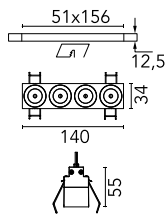

Light Shadow Fixed No Trim Dali Version 4 Spots Optic Wide Flood

03.8360.14ADA - Black/Chrome

Recessed integrated luminaire with 4 LED lighting spots. Remote power supply included (220-240V).

Main specifications

Number of heads	1	Net lumen (lm)	739
Lamp category	LED	Mountings	Ceiling recessed
Power (W)	10.8W	Environment	Indoor dry location
CCT (K)	2700K		
CRI	90		

Optical

Lighting type	Direct
LED type	Power LED
Light distribution	Symmetric
Optical type	Wide flood
Beam angle (°)	44
Beam angle C90-270 (°)	44

Physical

Color	Black/Chrome
Orientation	Fixed
Recessed depth (mm)	75
Weight (kg)	0.34
Length (mm)	140

Note

It requires a pre-installation frame, to be ordered separately.

Light Shadow Fixed No Trim Dali Version 4 Spots Optic Wide Flood