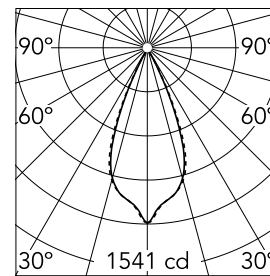

Number of heads	1	Net lumen (lm)	739
Lamp category	LED	Mountings	Ceiling recessed
Power (W)	10.8W	Environment	Indoor dry location
CCT (K)	2700K		
CRI	90		

Optical

Lighting type	Direct
LED type	Power LED
Light distribution	Symmetric
Optical type	Wide flood
Beam angle (°)	44
Beam angle C90-270 (°)	44

Physical

Color	Black/Chrome
Orientation	Fixed
Recessed depth (mm)	75
Weight (kg)	0.34
Length (mm)	140

Note

It requires a pre-installation frame, to be ordered separately.

Light Shadow Fixed No Trim Dali Version 4 Spots Optic Wide Flood