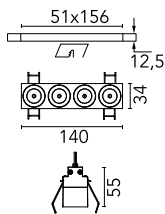

Light Shadow Fixed No Trim Dali Version 4 Spots Optic Wide Flood

03.8358.40ADA - White/White

Recessed integrated luminaire with 4 LED lighting spots. Remote power supply included (220-240V).

Main specifications

Number of heads	1	Net lumen (lm)	731
Lamp category	LED	Mountings	Ceiling recessed
Power (W)	10.8W	Environment	Indoor dry location
CCT (K)	2700K		
CRI	90		

Optical

Lighting type	Direct
LED type	Power LED
Light distribution	Symmetric
Optical type	Wide flood
Beam angle (°)	45
Beam angle C90-270 (°)	45

Beam Angle:	45°		
	h(m)	E(lx)	D(m)
	1	1363	0.83
	2	341	1.67
	3	151	2.50
	4	85	3.34
	5	55	4.17

Luminous flux luminaire
731 lm (EXTREME CUT OFF)

Electrical

Frequency (Hz)	50/60	Emergency	Without
Voltage (V)	220.00	Insulation class	II
Dimmable	Yes		
Driver	Remote included		
Driver type	Dimmable DALI		
	1		

Physical

Color	White/White
Orientation	Fixed
Recessed depth (mm)	75
Weight (kg)	0.34
Length (mm)	140

Note

It requires a pre-installation frame, to be ordered separately.