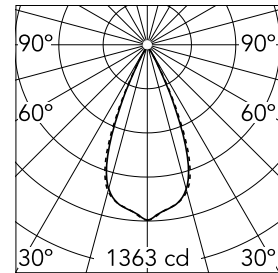

Light Shadow Fixed No Trim Dali Version 4 Spots Optic Wide Flood

03.8358.40ADA - White/White

Recessed integrated luminaire with 4 LED lighting spots. Remote power supply included (220-240V).

Main specifications

Optical

| | |
|-------------------------------|------------|
| Lighting type | Direct |
| LED type | Power LED |
| Light distribution | Symmetric |
| Optical type | Wide flood |
| Beam angle (°) | 45 |
| Beam angle C90-270 (°) | 45 |

| | | | |
|-------------|------|-------|------|
| Beam Angle: | 45° | | |
| | h(m) | E(lx) | D(m) |
| | 1 | 1363 | 0.83 |
| | 2 | 341 | 1.67 |
| | 3 | 151 | 2.50 |
| | 4 | 85 | 3.34 |
| | 5 | 55 | 4.17 |

Physical

| | |
|----------------------------|-------------|
| Color | White/White |
| Orientation | Fixed |
| Recessed depth (mm) | 75 |
| Weight (kg) | 0.34 |
| Length (mm) | 140 |

Note

It requires a pre-installation frame, to be ordered separately.