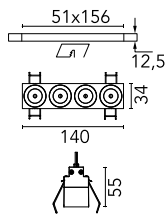

### Main specifications

Number of heads	1	Net lumen (lm)	731
Lamp category	LED	Mountings	Ceiling recessed
Power (W)	10.8W	Environment	Indoor
CCT (K)	2700K		
CRI	90		

### Optical

Lighting type	Direct
LED type	Power LED
Light distribution	Symmetric
Optical type	Wide flood
Beam angle (°)	45
Beam angle C90-270 (°)	45

Beam Angle:	45°		
	h(m)	E(lx)	D(m)
1	1363	0.83	
2	341	1.67	
3	151	2.50	
4	85	3.34	
5	55	4.17	

### Physical

Color	Black/White
Orientation	Fixed
Recessed depth (mm)	75
Weight (kg)	0.34
Length (mm)	140