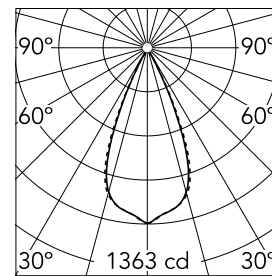

### Main specifications

Number of heads	1	Net lumen (lm)	731
Lamp category	LED	Mountings	Ceiling recessed
Power (W)	10.8W	Environment	Indoor
CCT (K)	2700K		
CRI	90		

### Optical

Lighting type	Direct
LED type	Power LED
Light distribution	Symmetric
Optical type	Wide flood
Beam angle (°)	45
Beam angle C90-270 (°)	45

Beam Angle:	45°		
	h(m)	E(lx)	D(m)
1	1363	0.83	
2	341	1.67	
3	151	2.50	
4	85	3.34	
5	55	4.17	

Luminous flux luminaire  
731 lm (EXTREME CUT OFF)

### Physical

Color	Black/White
Orientation	Fixed
Recessed depth (mm)	75
Weight (kg)	0.34
Length (mm)	140