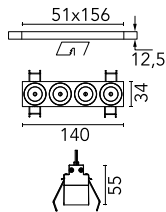

Light Shadow Fixed No Trim Dali Version 4 Spots Optic Spot

03.8867.40ADA - White/Gold

Recessed integrated luminaire with 4 LED lighting spots. Remote power supply included (220-240V).

Main specifications

Number of heads	1	Net lumen (lm)	785
Lamp category	LED	Mountings	Ceiling recessed
Power (W)	10.8W	Environment	Indoor
CCT (K)	3000K		
CRI	90		

Optical

Lighting type	Direct
LED type	Power LED
Light distribution	Symmetric
Optical type	Spot
Beam angle (°)	10
Beam angle C90-270 (°)	10

Physical

Color	White/Gold
Orientation	Fixed
Recessed depth (mm)	75
Weight (kg)	0.34
Length (mm)	140

Note

It requires a pre-installation frame, to be ordered separately.

Light Shadow Fixed No Trim Dali Version 4 Spots Optic Spot