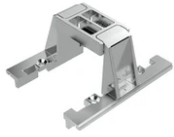

Light Shadow Fixed No Trim Dali Version 4 Spots Optic Spot

03.8867.40ADA - White/Gold

Recessed integrated luminaire with 4 LED lighting spots. Remote power supply included (220-240V).

Main specifications

Physical

Color	White/Gold
Orientation	Fixed
Recessed depth (mm)	75
Weight (kg)	0.34
Length (mm)	140

Note

It requires a pre-installation frame, to be ordered separately.

Light Shadow Fixed No Trim Dali Version 4 Spots Optic Spot