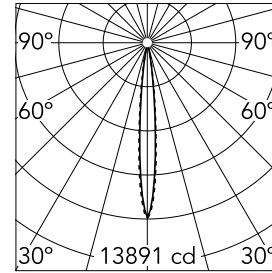

Number of heads	1	Net lumen (lm)	785
Lamp category	LED	Mountings	Ceiling recessed
Power (W)	10.8W	Environment	Indoor
CCT (K)	3000K		
CRI	90		

Optical

Lighting type	Direct
LED type	Power LED
Light distribution	Symmetric
Optical type	Spot
Beam angle (°)	10
Beam angle C90-270 (°)	10

Physical

Color	White/Gold
Orientation	Fixed
Recessed depth (mm)	75
Weight (kg)	0.34
Length (mm)	140

Note

It requires a pre-installation frame, to be ordered separately.

Light Shadow Fixed No Trim Dali Version 4 Spots Optic Spot