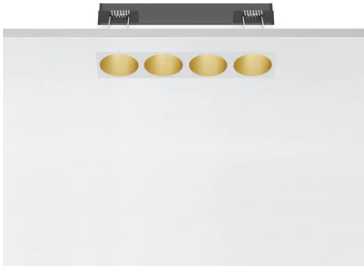

Light Shadow Fixed No Trim Dali Version 4 Spots Optic Spot

03.8867.40ADA - White/Gold

Recessed integrated luminaire with 4 LED lighting spots. Remote power supply included (220-240V).

Main specifications

Number of heads	1	Net lumen (lm)	785
Lamp category	LED	Mountings	Ceiling recessed
Power (W)	10.8W	Environment	Indoor
CCT (K)	3000K		
CRI	90		

Optical

Lighting type	Direct
LED type	Power LED
Light distribution	Symmetric
Optical type	Spot
Beam angle (°)	10
Beam angle C90-270 (°)	10

Physical

Color	White/Gold
Orientation	Fixed
Recessed depth (mm)	75
Weight (kg)	0.34
Length (mm)	140

Note

It requires a pre-installation frame, to be ordered separately.

Light Shadow Fixed No Trim Dali Version 4 Spots Optic Spot