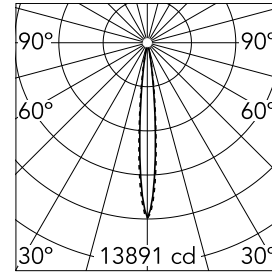

Number of heads	1	Net lumen (lm)	785
Lamp category	LED	Mountings	Ceiling recessed
Power (W)	10.8W	Environment	Indoor dry location
CCT (K)	3000K		
CRI	90		

Optical

Lighting type	Direct
LED type	Power LED
Light distribution	Symmetric
Optical type	Spot
Beam angle (°)	10
Beam angle C90-270 (°)	10

Physical

Color	Black/Gold
Orientation	Fixed
Recessed depth (mm)	75
Weight (kg)	0.34
Length (mm)	140

Note

It requires a pre-installation frame, to be ordered separately.

Light Shadow Fixed No Trim Dali Version 4 Spots Optic Spot