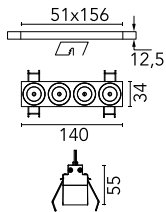

Light Shadow Fixed No Trim Dali Version 4 Spots Optic Spot

03.8867.14ADA - Black/Gold

Recessed integrated luminaire with 4 LED lighting spots. Remote power supply included (220-240V).

Main specifications

Number of heads	1	Net lumen (lm)	785
Lamp category	LED	Mountings	Ceiling recessed
Power (W)	10.8W	Environment	Indoor dry location
CCT (K)	3000K		
CRI	90		

Optical

Lighting type	Direct
LED type	Power LED
Light distribution	Symmetric
Optical type	Spot
Beam angle (°)	10
Beam angle C90-270 (°)	10

Physical

Color	Black/Gold
Orientation	Fixed
Recessed depth (mm)	75
Weight (kg)	0.34
Length (mm)	140

Note

It requires a pre-installation frame, to be ordered separately.

Light Shadow Fixed No Trim Dali Version 4 Spots Optic Spot