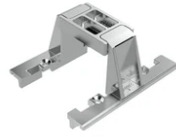

Light Shadow Fixed No Trim Dali Version 4 Spots Optic Spot

03.8867.14ADA - Black/Gold

Recessed integrated luminaire with 4 LED lighting spots. Remote power supply included (220-240V).

Main specifications

Number of heads	1	Net lumen (lm)	785
Lamp category	LED	Mountings	Ceiling recessed
Power (W)	10.8W	Environment	Indoor dry location
CCT (K)	3000K		
CRI	90		

Optical

Lighting type	Direct
LED type	Power LED
Light distribution	Symmetric
Optical type	Spot
Beam angle (°)	10
Beam angle C90-270 (°)	10

Physical

Color	Black/Gold
Orientation	Fixed
Recessed depth (mm)	75
Weight (kg)	0.34
Length (mm)	140

Note

It requires a pre-installation frame, to be ordered separately.

Light Shadow Fixed No Trim Dali Version 4 Spots Optic Spot