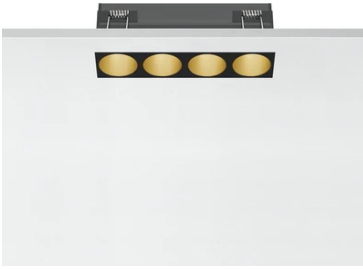

Light Shadow Fixed No Trim Dali Version 4 Spots Optic Spot

03.8867.14ADA - Black/Gold

Recessed integrated luminaire with 4 LED lighting spots. Remote power supply included (220-240V).

Main specifications

Number of heads	1	Net lumen (lm)	785
Lamp category	LED	Mountings	Ceiling recessed
Power (W)	10.8W	Environment	Indoor dry location
CCT (K)	3000K		
CRI	90		

Optical

Lighting type	Direct
LED type	Power LED
Light distribution	Symmetric
Optical type	Spot
Beam angle (°)	10
Beam angle C90-270 (°)	10

Physical

Color	Black/Gold
Orientation	Fixed
Recessed depth (mm)	75
Weight (kg)	0.34
Length (mm)	140

Note

It requires a pre-installation frame, to be ordered separately.

Light Shadow Fixed No Trim Dali Version 4 Spots Optic Spot