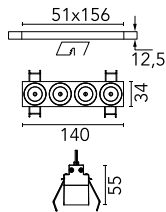

Light Shadow Fixed No Trim Dali Version 4 Spots Optic Spot

03.8865.40ADA - White/Black

Recessed integrated luminaire with 4 LED lighting spots. Remote power supply included (220-240V).

Main specifications

Number of heads	1	Net lumen (lm)	773
Lamp category	LED	Mountings	Ceiling recessed
Power (W)	10.8W	Environment	Indoor dry location
CCT (K)	3000K		
CRI	90		

Optical

Lighting type	Direct
LED type	Power LED
Light distribution	Symmetric
Optical type	Spot
Beam angle (°)	10
Beam angle C90-270 (°)	10

Physical

Color	White/Black
Orientation	Fixed
Recessed depth (mm)	75
Weight (kg)	0.34
Length (mm)	140

Note

It requires a pre-installation frame, to be ordered separately.

Light Shadow Fixed No Trim Dali Version 4 Spots Optic Spot