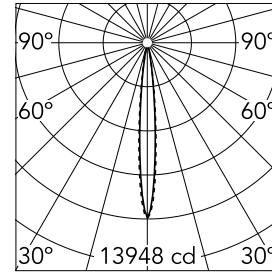

Number of heads	1	Net lumen (lm)	773
Lamp category	LED	Mountings	Ceiling recessed
Power (W)	10.8W	Environment	Indoor dry location
CCT (K)	3000K		
CRI	90		

Optical

Lighting type	Direct
LED type	Power LED
Light distribution	Symmetric
Optical type	Spot
Beam angle (°)	10
Beam angle C90-270 (°)	10

Physical

Color	White/Black
Orientation	Fixed
Recessed depth (mm)	75
Weight (kg)	0.34
Length (mm)	140

Note

It requires a pre-installation frame, to be ordered separately.

Light Shadow Fixed No Trim Dali Version 4 Spots Optic Spot