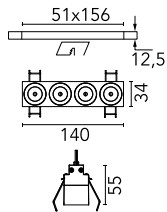

Light Shadow Fixed No Trim Dali Version 4 Spots Optic Spot

03.8865.14ADA - Black/Black

Recessed integrated luminaire with 4 LED lighting spots. Remote power supply included (220-240V).

Main specifications

Number of heads	1	Net lumen (lm)	773
Lamp category	LED	Mountings	Ceiling recessed
Power (W)	10.8W	Environment	Indoor dry location
CCT (K)	3000K		
CRI	90		

Optical

Lighting type	Direct
LED type	Power LED
Light distribution	Symmetric
Optical type	Spot
Beam angle (°)	10
Beam angle C90-270 (°)	10

Physical

Color	Black/Black
Orientation	Fixed
Recessed depth (mm)	75
Weight (kg)	0.34
Length (mm)	140

Note

It requires a pre-installation frame, to be ordered separately.

Light Shadow Fixed No Trim Dali Version 4 Spots Optic Spot