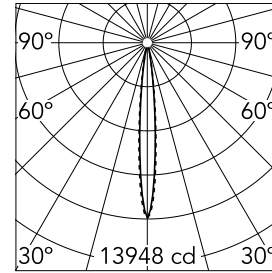

Number of heads	1	Net lumen (lm)	773
Lamp category	LED	Mountings	Ceiling recessed
Power (W)	10.8W	Environment	Indoor dry location
CCT (K)	3000K		
CRI	90		

Optical

Lighting type	Direct
LED type	Power LED
Light distribution	Symmetric
Optical type	Spot
Beam angle (°)	10
Beam angle C90-270 (°)	10

Physical

Color	Black/Black
Orientation	Fixed
Recessed depth (mm)	75
Weight (kg)	0.34
Length (mm)	140

Note

It requires a pre-installation frame, to be ordered separately.

Light Shadow Fixed No Trim Dali Version 4 Spots Optic Spot