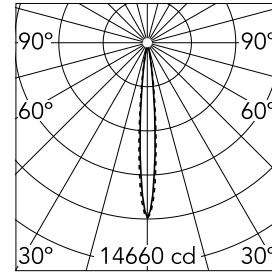

### Main specifications

<b>Number of heads</b>	1	<b>Net lumen (lm)</b>	801
<b>Lamp category</b>	LED	<b>Mountings</b>	Ceiling recessed
<b>Power (W)</b>	10.8W	<b>Environment</b>	Indoor dry location
<b>CCT (K)</b>	3000K		
<b>CRI</b>	90		

### Optical

<b>Lighting type</b>	Direct
<b>LED type</b>	Power LED
<b>Light distribution</b>	Symmetric
<b>Optical type</b>	Spot
<b>Beam angle (°)</b>	10
<b>Beam angle C90-270 (°)</b>	10

Beam Angle: 10°

	h(m)	E(lx)	D(m)
1	14660	0.17	
2	3665	0.35	
3	1629	0.52	
4	916	0.70	
5	586	0.87	

Luminous flux luminaire  
801 lm (EXTREME CUT OFF)

### Physical

<b>Color</b>	White/White
<b>Orientation</b>	Fixed
<b>Recessed depth (mm)</b>	75
<b>Weight (kg)</b>	0.34
<b>Length (mm)</b>	140