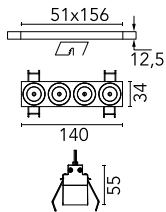

### Main specifications

<b>Number of heads</b>	1	<b>Net lumen (lm)</b>	801
<b>Lamp category</b>	LED	<b>Mountings</b>	Ceiling recessed
<b>Power (W)</b>	10.8W	<b>Environment</b>	Indoor dry location
<b>CCT (K)</b>	3000K		
<b>CRI</b>	90		

### Optical

<b>Lighting type</b>	Direct
<b>LED type</b>	Power LED
<b>Light distribution</b>	Symmetric
<b>Optical type</b>	Spot
<b>Beam angle (°)</b>	10
<b>Beam angle C90-270 (°)</b>	10

Beam Angle: 10°

	h(m)	E(lx)	D(m)
1	14660	0.17	
2	3665	0.35	
3	1629	0.52	
4	916	0.70	
5	586	0.87	

### Physical

<b>Color</b>	White/White
<b>Orientation</b>	Fixed
<b>Recessed depth (mm)</b>	75
<b>Weight (kg)</b>	0.34
<b>Length (mm)</b>	140