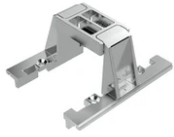

Light Shadow Fixed No Trim Dali Version 4 Spots Optic Spot

03.8864.40ADA - White/White

Recessed integrated luminaire with 4 LED lighting spots. Remote power supply included (220-240V).

Main specifications

Number of heads	1	Net lumen (lm)	801
Lamp category	LED	Mountings	Ceiling recessed
Power (W)	10.8W	Environment	Indoor dry location
CCT (K)	3000K		
CRI	90		

Optical

Lighting type	Direct
LED type	Power LED
Light distribution	Symmetric
Optical type	Spot
Beam angle (°)	10
Beam angle C90-270 (°)	10

Beam Angle: 10°

	h(m)	E(lx)	D(m)
1	14660	0.17	
2	3665	0.35	
3	1629	0.52	
4	916	0.70	
5	586	0.87	

Luminous flux luminaire
801 lm (EXTREME CUT OFF)

Electrical

Frequency (Hz)	50/60	Emergency	Without
Voltage (V)	220.00	Insulation class	II
Dimmable	Yes		
Driver	Remote included		
Driver type	Dimmable DALI		
	1		

Physical

Color	White/White
Orientation	Fixed
Recessed depth (mm)	75
Weight (kg)	0.34
Length (mm)	140

Note

It requires a pre-installation frame, to be ordered separately.

Light Shadow Fixed No Trim Dali Version 4 Spots Optic Spot

Accessory for mounting of No Trim
continuous line.
08.0052.90