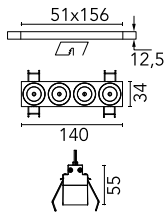

Light Shadow Fixed No Trim Dali Version 4 Spots Optic Spot

03.8860.40ADA - White/White

Recessed integrated luminaire with 4 LED lighting spots. Remote power supply included (220-240V).

Main specifications

Number of heads	1	Net lumen (lm)	751
Lamp category	LED	Mountings	Ceiling recessed
Power (W)	10.8W	Environment	Indoor
CCT (K)	2700K		
CRI	90		

Optical

Lighting type	Direct
LED type	Power LED
Light distribution	Symmetric
Optical type	Spot
Beam angle (°)	10
Beam angle C90-270 (°)	10

Physical

Color	White/White
Orientation	Fixed
Recessed depth (mm)	75
Weight (kg)	0.34
Length (mm)	140

Note

It requires a pre-installation frame, to be ordered separately.

Light Shadow Fixed No Trim Dali Version 4 Spots Optic Spot