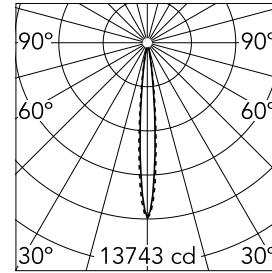

Light Shadow Fixed No Trim Dali Version 4 Spots Optic Spot

03.8860.40ADA - White/White

Recessed integrated luminaire with 4 LED lighting spots. Remote power supply included (220-240V).

Main specifications

Number of heads	1	Net lumen (lm)	751
Lamp category	LED	Mountings	Ceiling recessed
Power (W)	10.8W	Environment	Indoor
CCT (K)	2700K		
CRI	90		

Optical

Lighting type	Direct
LED type	Power LED
Light distribution	Symmetric
Optical type	Spot
Beam angle (°)	10
Beam angle C90-270 (°)	10

Physical

Color	White/White
Orientation	Fixed
Recessed depth (mm)	75
Weight (kg)	0.34
Length (mm)	140

Note

It requires a pre-installation frame, to be ordered separately.

Light Shadow Fixed No Trim Dali Version 4 Spots Optic Spot