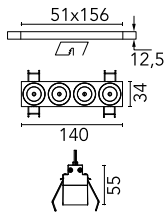

Light Shadow Fixed No Trim Dali Version 4 Spots Optic Spot

■ □ 03.8860.14ADA - Black/White

Recessed integrated luminaire with 4 LED lighting spots. Remote power supply included (220-240V).

Main specifications

Number of heads	1	Net lumen (lm)	751
Lamp category	LED	Mountings	Ceiling recessed
Power (W)	10.8W	Environment	Indoor dry location
CCT (K)	2700K		
CRI	90		

Optical

Lighting type	Direct
LED type	Power LED
Light distribution	Symmetric
Optical type	Spot
Beam angle (°)	10
Beam angle C90-270 (°)	10

Physical

Color	Black/White
Orientation	Fixed
Recessed depth (mm)	75
Weight (kg)	0.34
Length (mm)	140

Note

It requires a pre-installation frame, to be ordered separately.

Light Shadow Fixed No Trim Dali Version 4 Spots Optic Spot