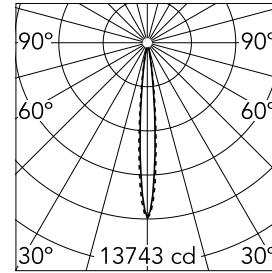

Number of heads	1	Net lumen (lm)	751
Lamp category	LED	Mountings	Ceiling recessed
Power (W)	10.8W	Environment	Indoor dry location
CCT (K)	2700K		
CRI	90		

Optical

Lighting type	Direct
LED type	Power LED
Light distribution	Symmetric
Optical type	Spot
Beam angle (°)	10
Beam angle C90-270 (°)	10

Physical

Color	Black/White
Orientation	Fixed
Recessed depth (mm)	75
Weight (kg)	0.34
Length (mm)	140

Note

It requires a pre-installation frame, to be ordered separately.

Light Shadow Fixed No Trim Dali Version 4 Spots Optic Spot