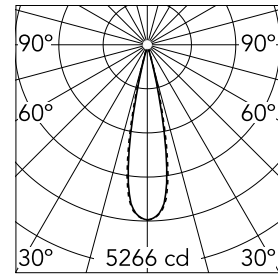

Light Shadow Fixed No Trim Dali Version 4 Spots Optic Medium

03.9233.40ADA - White/Gold

Recessed integrated luminaire with 4 LED lighting spots. Remote power supply included (220-240V).

Main specifications

Number of heads	1	Net lumen (lm)	788
Lamp category	LED	Mountings	Ceiling recessed
Power (W)	10.8W	Environment	Indoor dry location
CCT (K)	3000K		
CRI	90		

Optical

Lighting type	Direct
LED type	Power LED
Light distribution	Symmetric
Optical type	Medium
Beam angle (°)	22
Beam angle C90-270 (°)	22

Physical

Color	White/Gold
Orientation	Fixed
Recessed depth (mm)	75
Weight (kg)	0.34
Length (mm)	140

Note

It requires a pre-installation frame, to be ordered separately.

Light Shadow Fixed No Trim Dali Version 4 Spots Optic Medium