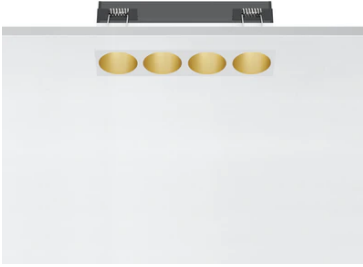

Light Shadow Fixed No Trim Dali Version 4 Spots Optic Medium

03.9233.40ADA - White/Gold

Recessed integrated luminaire with 4 LED lighting spots. Remote power supply included (220-240V).

Main specifications

Number of heads	1	Net lumen (lm)	788
Lamp category	LED	Mountings	Ceiling recessed
Power (W)	10.8W	Environment	Indoor dry location
CCT (K)	3000K		
CRI	90		

Optical

Lighting type	Direct
LED type	Power LED
Light distribution	Symmetric
Optical type	Medium
Beam angle (°)	22
Beam angle C90-270 (°)	22

Physical

Color	White/Gold
Orientation	Fixed
Recessed depth (mm)	75
Weight (kg)	0.34
Length (mm)	140

Note

It requires a pre-installation frame, to be ordered separately.

Light Shadow Fixed No Trim Dali Version 4 Spots Optic Medium