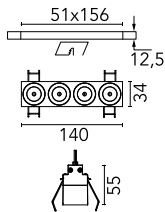

Light Shadow Fixed No Trim Dali Version 4 Spots Optic Medium

03.9233.40ADA - White/Gold

Recessed integrated luminaire with 4 LED lighting spots. Remote power supply included (220-240V).

Main specifications

Number of heads	1	Net lumen (lm)	788
Lamp category	LED	Mountings	Ceiling recessed
Power (W)	10.8W	Environment	Indoor dry location
CCT (K)	3000K		
CRI	90		

Optical

Lighting type	Direct
LED type	Power LED
Light distribution	Symmetric
Optical type	Medium
Beam angle (°)	22
Beam angle C90-270 (°)	22

Physical

Color	White/Gold
Orientation	Fixed
Recessed depth (mm)	75
Weight (kg)	0.34
Length (mm)	140

Note

It requires a pre-installation frame, to be ordered separately.

Light Shadow Fixed No Trim Dali Version 4 Spots Optic Medium