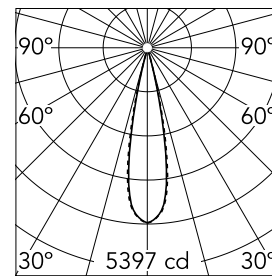

Light Shadow Fixed No Trim Dali Version 4 Spots Optic Medium

03.9232.40ADA - White/Chrome

Recessed integrated luminaire with 4 LED lighting spots. Remote power supply included (220-240V).

Main specifications

Number of heads	1	Net lumen (lm)	802
Lamp category	LED	Mountings	Ceiling recessed
Power (W)	10.8W	Environment	Indoor dry location
CCT (K)	3000K		
CRI	90		

Optical

Lighting type	Direct
LED type	Power LED
Light distribution	Symmetric
Optical type	Medium
Beam angle (°)	22
Beam angle C90-270 (°)	22

Physical

Color	White/Chrome
Orientation	Fixed
Recessed depth (mm)	75
Weight (kg)	0.34
Length (mm)	140

Note

It requires a pre-installation frame, to be ordered separately.

Light Shadow Fixed No Trim Dali Version 4 Spots Optic Medium