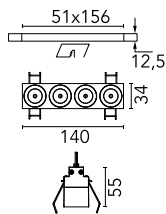

Number of heads	1	Net lumen (lm)	802
Lamp category	LED	Mountings	Ceiling recessed
Power (W)	10.8W	Environment	Indoor dry location
CCT (K)	3000K		
CRI	90		

Optical

Lighting type	Direct
LED type	Power LED
Light distribution	Symmetric
Optical type	Medium
Beam angle (°)	22
Beam angle C90-270 (°)	22

Beam Angle: 22°

	h(m)	E(lx)	D(m)
1	5397	0.39	
2	1349	0.77	
3	600	1.16	
4	337	1.55	
5	216	1.94	

Luminous flux luminaire
802 lm (EXTREME CUT OFF)

Electrical

Frequency (Hz)	50/60	Emergency	Without
Voltage (V)	220.00	Insulation class	II
Dimmable	Yes		
Driver	Remote included		
Driver type	Dimmable DALI		
	1		

Physical

Color	White/Chrome
Orientation	Fixed
Recessed depth (mm)	75
Weight (kg)	0.34
Length (mm)	140

Note

It requires a pre-installation frame, to be ordered separately.

Light Shadow Fixed No Trim Dali Version 4 Spots Optic Medium