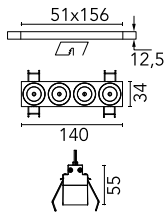

Light Shadow Fixed No Trim Dali Version 4 Spots Optic Medium

03.9232.14ADA - Black/Chrome

Recessed integrated luminaire with 4 LED lighting spots. Remote power supply included (220-240V).

Main specifications

Number of heads	1	Net lumen (lm)	802
Lamp category	LED	Mountings	Ceiling recessed
Power (W)	10.8W	Environment	Indoor dry location
CCT (K)	3000K		
CRI	90		

Optical

Lighting type	Direct
LED type	Power LED
Light distribution	Symmetric
Optical type	Medium
Beam angle (°)	22
Beam angle C90-270 (°)	22

Physical

Color	Black/Chrome
Orientation	Fixed
Recessed depth (mm)	75
Weight (kg)	0.34
Length (mm)	140

Note

It requires a pre-installation frame, to be ordered separately.

Light Shadow Fixed No Trim Dali Version 4 Spots Optic Medium