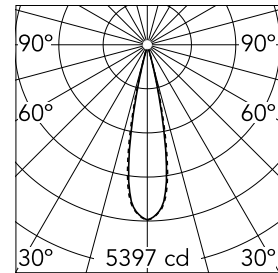

Number of heads	1	Net lumen (lm)	802
Lamp category	LED	Mountings	Ceiling recessed
Power (W)	10.8W	Environment	Indoor dry location
CCT (K)	3000K		
CRI	90		

Optical

Lighting type	Direct
LED type	Power LED
Light distribution	Symmetric
Optical type	Medium
Beam angle (°)	22
Beam angle C90-270 (°)	22

Physical

Color	Black/Chrome
Orientation	Fixed
Recessed depth (mm)	75
Weight (kg)	0.34
Length (mm)	140

Note

It requires a pre-installation frame, to be ordered separately.

Light Shadow Fixed No Trim Dali Version 4 Spots Optic Medium