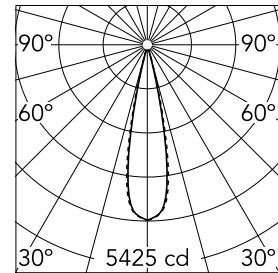

### Main specifications

<b>Number of heads</b>	1	<b>Net lumen (lm)</b>	793
<b>Lamp category</b>	LED	<b>Mountings</b>	Ceiling recessed
<b>Power (W)</b>	10.8W	<b>Environment</b>	Indoor dry location
<b>CCT (K)</b>	3000K		
<b>CRI</b>	90		

### Optical

<b>Lighting type</b>	Direct
<b>LED type</b>	Power LED
<b>Light distribution</b>	Symmetric
<b>Optical type</b>	Medium
<b>Beam angle (°)</b>	22
<b>Beam angle C90-270 (°)</b>	22

Beam Angle: 22°		
h(m)	E(lx)	D(m)
1	5425	0.39
2	1356	0.78
3	603	1.17
4	339	1.56
5	217	1.95

Luminous flux luminaire  
793 lm (EXTREME CUT OFF)

### Physical

<b>Color</b>	White/Black
<b>Orientation</b>	Fixed
<b>Recessed depth (mm)</b>	75
<b>Weight (kg)</b>	0.34
<b>Length (mm)</b>	140