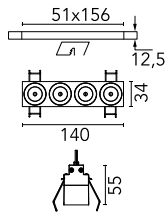

### Main specifications

<b>Number of heads</b>	1	<b>Net lumen (lm)</b>	793
<b>Lamp category</b>	LED	<b>Mountings</b>	Ceiling recessed
<b>Power (W)</b>	10.8W	<b>Environment</b>	Indoor dry location
<b>CCT (K)</b>	3000K		
<b>CRI</b>	90		

### Optical

<b>Lighting type</b>	Direct
<b>LED type</b>	Power LED
<b>Light distribution</b>	Symmetric
<b>Optical type</b>	Medium
<b>Beam angle (°)</b>	22
<b>Beam angle C90-270 (°)</b>	22

Beam Angle: 22°		
h(m)	E(lx)	D(m)
1	5425	0.39
2	1356	0.78
3	603	1.17
4	339	1.56
5	217	1.95

### Physical

<b>Color</b>	White/Black
<b>Orientation</b>	Fixed
<b>Recessed depth (mm)</b>	75
<b>Weight (kg)</b>	0.34
<b>Length (mm)</b>	140