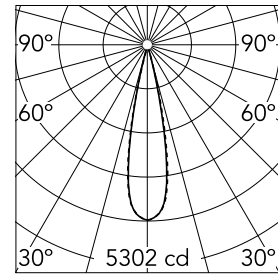

Light Shadow Fixed No Trim Dali Version 4 Spots Optic Medium

03.9230.40ADA - White/White

Recessed integrated luminaire with 4 LED lighting spots. Remote power supply included (220-240V).

Main specifications

Number of heads	1	Net lumen (lm)	793
Lamp category	LED	Mountings	Ceiling recessed
Power (W)	10.8W	Environment	Indoor dry location
CCT (K)	3000K		
CRI	90		

Optical

Lighting type	Direct
LED type	Power LED
Light distribution	Symmetric
Optical type	Medium
Beam angle (°)	22
Beam angle C90-270 (°)	22

Physical

Color	White/White
Orientation	Fixed
Recessed depth (mm)	75
Weight (kg)	0.34
Length (mm)	140

Note

It requires a pre-installation frame, to be ordered separately.

Light Shadow Fixed No Trim Dali Version 4 Spots Optic Medium