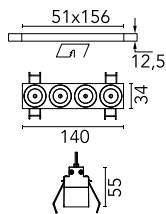

Light Shadow Fixed No Trim Dali Version 4 Spots Optic Medium

03.9230.40ADA - White/White

Recessed integrated luminaire with 4 LED lighting spots. Remote power supply included (220-240V).

Main specifications

Number of heads	1	Net lumen (lm)	793
Lamp category	LED	Mountings	Ceiling recessed
Power (W)	10.8W	Environment	Indoor dry location
CCT (K)	3000K		
CRI	90		

Optical

Lighting type	Direct
LED type	Power LED
Light distribution	Symmetric
Optical type	Medium
Beam angle (°)	22
Beam angle C90-270 (°)	22

Beam Angle: 22°

h(m)	E(lx)	D(m)
1	5302	0.39
2	1325	0.78
3	589	1.17
4	331	1.56
5	212	1.95

Luminous flux luminaire
793 lm (EXTREME CUT OFF)

Electrical

Frequency (Hz)	50/60	Emergency	Without
Voltage (V)	220.00	Insulation class	II
Dimmable	Yes		
Driver	Remote included		
Driver type	Dimmable DALI		
	1		

Physical

Color	White/White
Orientation	Fixed
Recessed depth (mm)	75
Weight (kg)	0.34
Length (mm)	140

Note

It requires a pre-installation frame, to be ordered separately.