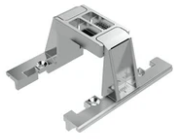

Light Shadow Fixed No Trim Dali Version 4 Spots Optic Medium

03.9223.40ADA - White/Gold

Recessed integrated luminaire with 4 LED lighting spots. Remote power supply included (220-240V).

Main specifications

Physical

Color	White/Gold
Orientation	Fixed
Recessed depth (mm)	75
Weight (kg)	0.34
Length (mm)	140

Note

It requires a pre-installation frame, to be ordered separately.

Light Shadow Fixed No Trim Dali Version 4 Spots Optic Medium

Accessory for mounting of No Trim
continuous line.
08.0052.90

Pre-installation Frame
08.0511.00