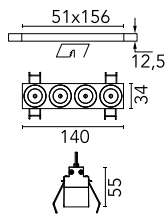

Light Shadow Fixed No Trim Dali Version 4 Spots Optic Medium

03.9223.40ADA - White/Gold

Recessed integrated luminaire with 4 LED lighting spots. Remote power supply included (220-240V).