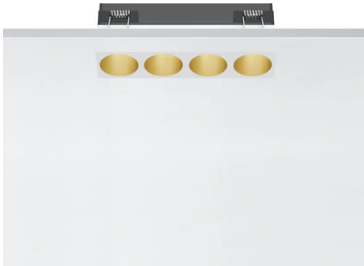

Light Shadow Fixed No Trim Dali Version 4 Spots Optic Medium

03.9223.40ADA - White/Gold

Recessed integrated luminaire with 4 LED lighting spots. Remote power supply included (220-240V).

Main specifications

Number of heads	1	Net lumen (lm)	738
Lamp category	LED	Mountings	Ceiling recessed
Power (W)	10.8W	Environment	Indoor
CCT (K)	2700K		
CRI	90		

Optical

Lighting type	Direct
LED type	Power LED
Light distribution	Symmetric
Optical type	Medium
Beam angle (°)	22
Beam angle C90-270 (°)	22

Physical

Color	White/Gold
Orientation	Fixed
Recessed depth (mm)	75
Weight (kg)	0.34
Length (mm)	140

Note

It requires a pre-installation frame, to be ordered separately.

Light Shadow Fixed No Trim Dali Version 4 Spots Optic Medium