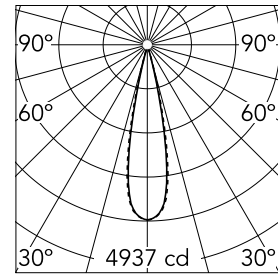

Number of heads	1	Net lumen (lm)	738
Lamp category	LED	Mountings	Ceiling recessed
Power (W)	10.8W	Environment	Indoor
CCT (K)	2700K		
CRI	90		

Optical

Lighting type	Direct
LED type	Power LED
Light distribution	Symmetric
Optical type	Medium
Beam angle (°)	22
Beam angle C90-270 (°)	22

Physical

Color	White/Gold
Orientation	Fixed
Recessed depth (mm)	75
Weight (kg)	0.34
Length (mm)	140

Note

It requires a pre-installation frame, to be ordered separately.

Light Shadow Fixed No Trim Dali Version 4 Spots Optic Medium