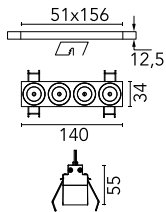

Light Shadow Fixed No Trim Dali Version 4 Spots Optic Medium

03.9222.40ADA - White/Chrome

Recessed integrated luminaire with 4 LED lighting spots. Remote power supply included (220-240V).

Main specifications

Number of heads	1	Net lumen (lm)	752
Lamp category	LED	Mountings	Ceiling recessed
Power (W)	10.8W	Environment	Indoor dry location
CCT (K)	2700K		
CRI	90		

Optical

Lighting type	Direct
LED type	Power LED
Light distribution	Symmetric
Optical type	Medium
Beam angle (°)	22
Beam angle C90-270 (°)	22

Physical

Color	White/Chrome
Orientation	Fixed
Recessed depth (mm)	75
Weight (kg)	0.34
Length (mm)	140

Note

It requires a pre-installation frame, to be ordered separately.

Light Shadow Fixed No Trim Dali Version 4 Spots Optic Medium