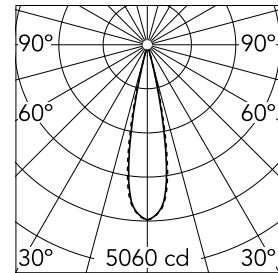

Number of heads	1	Net lumen (lm)	752
Lamp category	LED	Mountings	Ceiling recessed
Power (W)	10.8W	Environment	Indoor dry location
CCT (K)	2700K		
CRI	90		

Optical

Lighting type	Direct
LED type	Power LED
Light distribution	Symmetric
Optical type	Medium
Beam angle (°)	22
Beam angle C90-270 (°)	22

Physical

Color	White/Chrome
Orientation	Fixed
Recessed depth (mm)	75
Weight (kg)	0.34
Length (mm)	140

Note

It requires a pre-installation frame, to be ordered separately.

Light Shadow Fixed No Trim Dali Version 4 Spots Optic Medium