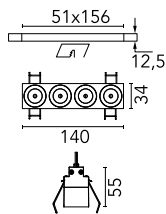

Light Shadow Fixed No Trim Dali Version 4 Spots Optic Medium

03.9220.40ADA - White/White

Recessed integrated luminaire with 4 LED lighting spots. Remote power supply included (220-240V).

Main specifications

Number of heads	1	Net lumen (lm)	744
Lamp category	LED	Mountings	Ceiling recessed
Power (W)	10.8W	Environment	Indoor dry location
CCT (K)	2700K		
CRI	90		

Optical

Lighting type	Direct
LED type	Power LED
Light distribution	Symmetric
Optical type	Medium
Beam angle (°)	22
Beam angle C90-270 (°)	22

Beam Angle:	22°		
	h(m)	E(lx)	D(m)
	1	4970	0.39
	2	1243	0.78
	3	552	1.17
	4	311	1.56
	5	199	1.95

Luminous flux luminaire
744 lm (EXTREME CUT OFF)

Electrical

Frequency (Hz)	50/60	Emergency	Without
Voltage (V)	220.00	Insulation class	II
Dimmable	Yes		
Driver	Remote included		
Driver type	Dimmable DALI		
	1		

Physical

Color	White/White
Orientation	Fixed
Recessed depth (mm)	75
Weight (kg)	0.34
Length (mm)	140

Note

It requires a pre-installation frame, to be ordered separately.