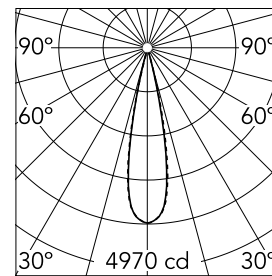

### Main specifications

|                        |       |                       |                     |
|------------------------|-------|-----------------------|---------------------|
| <b>Number of heads</b> | 1     | <b>Net lumen (lm)</b> | 744                 |
| <b>Lamp category</b>   | LED   | <b>Mountings</b>      | Ceiling recessed    |
| <b>Power (W)</b>       | 10.8W | <b>Environment</b>    | Indoor dry location |
| <b>CCT (K)</b>         | 2700K |                       |                     |
| <b>CRI</b>             | 90    |                       |                     |

### Optical

|                               |           |
|-------------------------------|-----------|
| <b>Lighting type</b>          | Direct    |
| <b>LED type</b>               | Power LED |
| <b>Light distribution</b>     | Symmetric |
| <b>Optical type</b>           | Medium    |
| <b>Beam angle (°)</b>         | 22        |
| <b>Beam angle C90-270 (°)</b> | 22        |

Luminous flux luminaire  
744 lm (EXTREME CUT OFF)

### Physical

|                            |             |
|----------------------------|-------------|
| <b>Color</b>               | White/White |
| <b>Orientation</b>         | Fixed       |
| <b>Recessed depth (mm)</b> | 75          |
| <b>Weight (kg)</b>         | 0.34        |
| <b>Length (mm)</b>         | 140         |