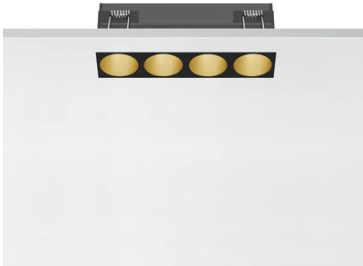

Light Shadow Fixed No Trim Dali Version 4 Spots Optic Flood

03.9238.14ADA - Black/Gold

Recessed integrated luminaire with 4 LED lighting spots. Remote power supply included (220-240V).

Main specifications

Number of heads	1	Net lumen (lm)	781
Lamp category	LED	Mountings	Ceiling recessed
Power (W)	10.8W	Environment	Indoor dry location
CCT (K)	3000K		
CRI	90		

Optical

Lighting type	Direct
LED type	Power LED
Light distribution	Symmetric
Optical type	Flood
Beam angle (°)	33
Beam angle C90-270 (°)	33

Physical

Color	Black/Gold
Orientation	Fixed
Recessed depth (mm)	75
Weight (kg)	0.34
Length (mm)	140

Note

It requires a pre-installation frame, to be ordered separately.

Light Shadow Fixed No Trim Dali Version 4 Spots Optic Flood