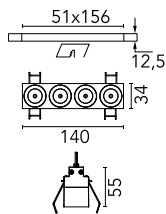

Light Shadow Fixed No Trim Dali Version 4 Spots Optic Flood

03.9238.14ADA - Black/Gold

Recessed integrated luminaire with 4 LED lighting spots. Remote power supply included (220-240V).

Main specifications

Number of heads	1	Net lumen (lm)	781
Lamp category	LED	Mountings	Ceiling recessed
Power (W)	10.8W	Environment	Indoor dry location
CCT (K)	3000K		
CRI	90		

Optical

Lighting type	Direct
LED type	Power LED
Light distribution	Symmetric
Optical type	Flood
Beam angle (°)	33
Beam angle C90-270 (°)	33

Physical

Color	Black/Gold
Orientation	Fixed
Recessed depth (mm)	75
Weight (kg)	0.34
Length (mm)	140

Note

It requires a pre-installation frame, to be ordered separately.

Light Shadow Fixed No Trim Dali Version 4 Spots Optic Flood