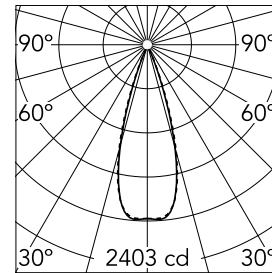

Number of heads	1	Net lumen (lm)	781
Lamp category	LED	Mountings	Ceiling recessed
Power (W)	10.8W	Environment	Indoor dry location
CCT (K)	3000K		
CRI	90		

Optical

Lighting type	Direct
LED type	Power LED
Light distribution	Symmetric
Optical type	Flood
Beam angle (°)	33
Beam angle C90-270 (°)	33

Physical

Color	Black/Gold
Orientation	Fixed
Recessed depth (mm)	75
Weight (kg)	0.34
Length (mm)	140

Note

It requires a pre-installation frame, to be ordered separately.

Light Shadow Fixed No Trim Dali Version 4 Spots Optic Flood