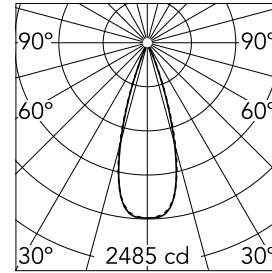

### Main specifications

<b>Number of heads</b>	1	<b>Net lumen (lm)</b>	803
<b>Lamp category</b>	LED	<b>Mountings</b>	Ceiling recessed
<b>Power (W)</b>	10.8W	<b>Environment</b>	Indoor dry location
<b>CCT (K)</b>	3000K		
<b>CRI</b>	90		

### Optical

<b>Lighting type</b>	Direct
<b>LED type</b>	Power LED
<b>Light distribution</b>	Symmetric
<b>Optical type</b>	Flood
<b>Beam angle (°)</b>	33
<b>Beam angle C90-270 (°)</b>	33

<b>Beam Angle:</b>	33°	
<b>h(m)</b>	<b>E(lx)</b>	<b>D(m)</b>
1	2485	0.60
2	621	1.19
3	276	1.79
4	155	2.38
5	99	2.98

Luminous flux luminaire  
803 lm (EXTREME CUT OFF)

### Physical

<b>Color</b>	White/Chrome
<b>Orientation</b>	Fixed
<b>Recessed depth (mm)</b>	75
<b>Weight (kg)</b>	0.34
<b>Length (mm)</b>	140