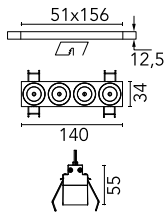

### Main specifications

<b>Number of heads</b>	1	<b>Net lumen (lm)</b>	803
<b>Lamp category</b>	LED	<b>Mountings</b>	Ceiling recessed
<b>Power (W)</b>	10.8W	<b>Environment</b>	Indoor dry location
<b>CCT (K)</b>	3000K		
<b>CRI</b>	90		

### Physical

<b>Color</b>	White/Chrome
<b>Orientation</b>	Fixed
<b>Recessed depth (mm)</b>	75
<b>Weight (kg)</b>	0.34
<b>Length (mm)</b>	140