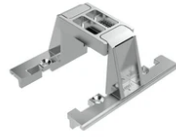

Light Shadow Fixed No Trim Dali Version 4 Spots Optic Flood

03.9237.40ADA - White/Chrome

Recessed integrated luminaire with 4 LED lighting spots. Remote power supply included (220-240V).

Main specifications

Number of heads	1	Net lumen (lm)	803
Lamp category	LED	Mountings	Ceiling recessed
Power (W)	10.8W	Environment	Indoor dry location
CCT (K)	3000K		
CRI	90		

Optical

Lighting type	Direct
LED type	Power LED
Light distribution	Symmetric
Optical type	Flood
Beam angle (°)	33
Beam angle C90-270 (°)	33

Beam Angle:	33°	
h(m)	E(lx)	D(m)
1	2485	0.60
2	621	1.19
3	276	1.79
4	155	2.38
5	99	2.98

Luminous flux luminaire
803 lm (EXTREME CUT OFF)

Electrical

Frequency (Hz)	50/60	Emergency	Without
Voltage (V)	220.00	Insulation class	II
Dimmable	Yes		
Driver	Remote included		
Driver type	Dimmable DALI		
	1		

Physical

Color	White/Chrome
Orientation	Fixed
Recessed depth (mm)	75
Weight (kg)	0.34
Length (mm)	140

Note

It requires a pre-installation frame, to be ordered separately.

Light Shadow Fixed No Trim Dali Version 4 Spots Optic Flood

Pre-installation Frame
08.0511.00

Accessory for mounting of No Trim
continuous line.
08.0052.90