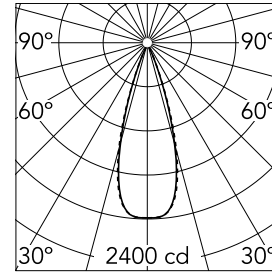

Light Shadow Fixed No Trim Dali Version 4 Spots Optic Flood

■ 03.9236.40ADA - White/Black

Recessed integrated luminaire with 4 LED lighting spots. Remote power supply included (220-240V).

Main specifications

Number of heads	1	Net lumen (lm)	768
Lamp category	LED	Mountings	Ceiling recessed
Power (W)	10.8W	Environment	Indoor
CCT (K)	3000K		
CRI	90		

Optical

Lighting type	Direct
LED type	Power LED
Light distribution	Symmetric
Optical type	Flood
Beam angle (°)	33
Beam angle C90-270 (°)	33

Physical

Color	White/Black
Orientation	Fixed
Recessed depth (mm)	75
Weight (kg)	0.34
Length (mm)	140

Note

It requires a pre-installation frame, to be ordered separately.

Light Shadow Fixed No Trim Dali Version 4 Spots Optic Flood