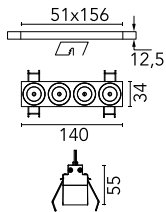

Light Shadow Fixed No Trim Dali Version 4 Spots Optic Flood

■ 03.9236.40ADA - White/Black

Recessed integrated luminaire with 4 LED lighting spots. Remote power supply included (220-240V).

Main specifications

Number of heads	1	Net lumen (lm)	768
Lamp category	LED	Mountings	Ceiling recessed
Power (W)	10.8W	Environment	Indoor
CCT (K)	3000K		
CRI	90		

Optical

Lighting type	Direct
LED type	Power LED
Light distribution	Symmetric
Optical type	Flood
Beam angle (°)	33
Beam angle C90-270 (°)	33

Physical

Color	White/Black
Orientation	Fixed
Recessed depth (mm)	75
Weight (kg)	0.34
Length (mm)	140

Note

It requires a pre-installation frame, to be ordered separately.

Light Shadow Fixed No Trim Dali Version 4 Spots Optic Flood