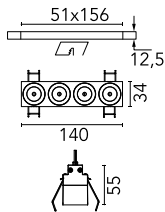

Note

It requires a pre-installation frame, to be ordered separately.