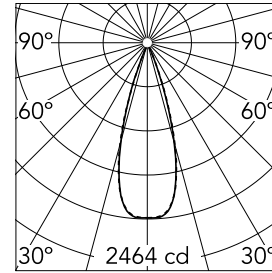

### Main specifications

|                        |       |                       |                     |
|------------------------|-------|-----------------------|---------------------|
| <b>Number of heads</b> | 1     | <b>Net lumen (lm)</b> | 790                 |
| <b>Lamp category</b>   | LED   | <b>Mountings</b>      | Ceiling recessed    |
| <b>Power (W)</b>       | 10.8W | <b>Environment</b>    | Indoor dry location |
| <b>CCT (K)</b>         | 3000K |                       |                     |
| <b>CRI</b>             | 90    |                       |                     |

### Optical

|                               |           |
|-------------------------------|-----------|
| <b>Lighting type</b>          | Direct    |
| <b>LED type</b>               | Power LED |
| <b>Light distribution</b>     | Symmetric |
| <b>Optical type</b>           | Flood     |
| <b>Beam angle (°)</b>         | 33        |
| <b>Beam angle C90-270 (°)</b> | 33        |

Luminous flux luminaire  
790 lm (EXTREME CUT OFF)

### Physical

|                            |             |
|----------------------------|-------------|
| <b>Color</b>               | White/White |
| <b>Orientation</b>         | Fixed       |
| <b>Recessed depth (mm)</b> | 75          |
| <b>Weight (kg)</b>         | 0.34        |
| <b>Length (mm)</b>         | 140         |