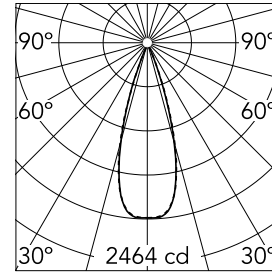

Number of heads	1	Net lumen (lm)	790
Lamp category	LED	Mountings	Ceiling recessed
Power (W)	10.8W	Environment	Indoor dry location
CCT (K)	3000K		
CRI	90		

Optical

Lighting type	Direct
LED type	Power LED
Light distribution	Symmetric
Optical type	Flood
Beam angle (°)	33
Beam angle C90-270 (°)	33

Physical

Color	Black/White
Orientation	Fixed
Recessed depth (mm)	75
Weight (kg)	0.34
Length (mm)	140

Note

It requires a pre-installation frame, to be ordered separately.

Light Shadow Fixed No Trim Dali Version 4 Spots Optic Flood