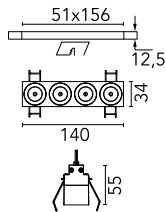

Number of heads	1	Net lumen (lm)	790
Lamp category	LED	Mountings	Ceiling recessed
Power (W)	10.8W	Environment	Indoor dry location
CCT (K)	3000K		
CRI	90		

Optical

Lighting type	Direct
LED type	Power LED
Light distribution	Symmetric
Optical type	Flood
Beam angle (°)	33
Beam angle C90-270 (°)	33

Beam Angle:	33°		
	h(m)	E(lx)	D(m)
1	2464	0.59	
2	616	1.18	
3	274	1.78	
4	154	2.37	
5	99	2.96	

Luminous flux luminaire
790 lm (EXTREME CUT OFF)

Electrical

Frequency (Hz)	50/60	Emergency	Without
Voltage (V)	220.00	Insulation class	II
Dimmable	Yes		
Driver	Remote included		
Driver type	Dimmable DALI		
	1		

Physical

Color	Black/White
Orientation	Fixed
Recessed depth (mm)	75
Weight (kg)	0.34
Length (mm)	140

Note

It requires a pre-installation frame, to be ordered separately.

Light Shadow Fixed No Trim Dali Version 4 Spots Optic Flood