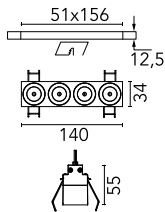

Light Shadow Fixed No Trim Dali Version 4 Spots Optic Flood

03.9228.14ADA - Black/Gold

Recessed integrated luminaire with 4 LED lighting spots. Remote power supply included (220-240V).

Main specifications

Number of heads	1	Net lumen (lm)	732
Lamp category	LED	Mountings	Ceiling recessed
Power (W)	10.8W	Environment	Indoor dry location
CCT (K)	2700K		
CRI	90		

Optical

Lighting type	Direct
LED type	Power LED
Light distribution	Symmetric
Optical type	Flood
Beam angle (°)	33
Beam angle C90-270 (°)	33

Physical

Color	Black/Gold
Orientation	Fixed
Recessed depth (mm)	75
Weight (kg)	0.34
Length (mm)	140

Note

It requires a pre-installation frame, to be ordered separately.

Light Shadow Fixed No Trim Dali Version 4 Spots Optic Flood