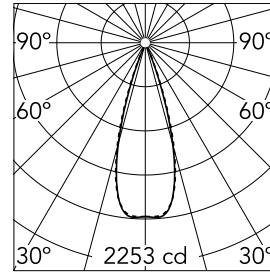

Number of heads	1	Net lumen (lm)	732
Lamp category	LED	Mountings	Ceiling recessed
Power (W)	10.8W	Environment	Indoor dry location
CCT (K)	2700K		
CRI	90		

Optical

Lighting type	Direct
LED type	Power LED
Light distribution	Symmetric
Optical type	Flood
Beam angle (°)	33
Beam angle C90-270 (°)	33

Physical

Color	Black/Gold
Orientation	Fixed
Recessed depth (mm)	75
Weight (kg)	0.34
Length (mm)	140

Note

It requires a pre-installation frame, to be ordered separately.

Light Shadow Fixed No Trim Dali Version 4 Spots Optic Flood