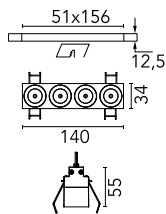

### Main specifications

<b>Number of heads</b>	1	<b>Net lumen (lm)</b>	720
<b>Lamp category</b>	LED	<b>Mountings</b>	Ceiling recessed
<b>Power (W)</b>	10.8W	<b>Environment</b>	Indoor
<b>CCT (K)</b>	2700K		
<b>CRI</b>	90		

### Physical

<b>Color</b>	Black/Black
<b>Orientation</b>	Fixed
<b>Recessed depth (mm)</b>	75
<b>Weight (kg)</b>	0.34
<b>Length (mm)</b>	140