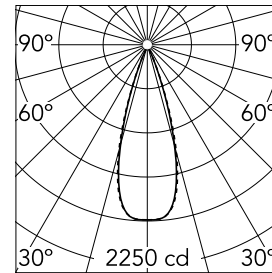

### Optical

<b>Lighting type</b>	Direct
<b>LED type</b>	Power LED
<b>Light distribution</b>	Symmetric
<b>Optical type</b>	Flood
<b>Beam angle (°)</b>	33
<b>Beam angle C90-270 (°)</b>	33

<b>Beam Angle:</b>	33°		
<b>h(m)</b>	<b>E(lx)</b>	<b>D(m)</b>	
1	2250	0.60	
2	563	1.19	
3	250	1.79	
4	141	2.39	
5	90	2.99	

Luminous flux luminaire  
720 lm (EXTREME CUT OFF)

### Physical

<b>Color</b>	Black/Black
<b>Orientation</b>	Fixed
<b>Recessed depth (mm)</b>	75
<b>Weight (kg)</b>	0.34
<b>Length (mm)</b>	140