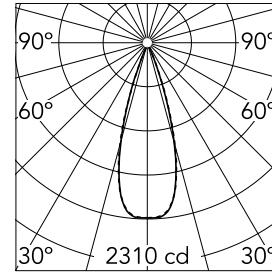

### Main specifications

<b>Number of heads</b>	1	<b>Net lumen (lm)</b>	741
<b>Lamp category</b>	LED	<b>Mountings</b>	Ceiling recessed
<b>Power (W)</b>	10.8W	<b>Environment</b>	Indoor dry location
<b>CCT (K)</b>	2700K		
<b>CRI</b>	90		

### Optical

<b>Lighting type</b>	Direct
<b>LED type</b>	Power LED
<b>Light distribution</b>	Symmetric
<b>Optical type</b>	Flood
<b>Beam angle (°)</b>	33
<b>Beam angle C90-270 (°)</b>	33

<b>Beam Angle:</b>	33°		
	<b>h(m)</b>	<b>E(lx)</b>	<b>D(m)</b>
	1	2310	0.59
	2	577	1.18
	3	257	1.78
	4	144	2.37
	5	92	2.96

Luminous flux luminaire  
741 lm (EXTREME CUT OFF)

### Physical

<b>Color</b>	White/White
<b>Orientation</b>	Fixed
<b>Recessed depth (mm)</b>	75
<b>Weight (kg)</b>	0.34
<b>Length (mm)</b>	140