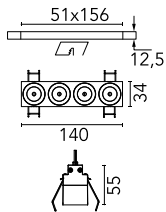

### Main specifications

<b>Number of heads</b>	1	<b>Net lumen (lm)</b>	741
<b>Lamp category</b>	LED	<b>Mountings</b>	Ceiling recessed
<b>Power (W)</b>	10.8W	<b>Environment</b>	Indoor dry location
<b>CCT (K)</b>	2700K		
<b>CRI</b>	90		

### Physical

<b>Color</b>	White/White
<b>Orientation</b>	Fixed
<b>Recessed depth (mm)</b>	75
<b>Weight (kg)</b>	0.34
<b>Length (mm)</b>	140