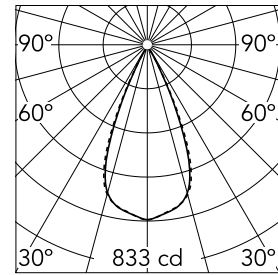

Number of heads	1	Net lumen (lm)	452
Lamp category	LED	Mountings	Ceiling recessed
Power (W)	5.4W	Environment	Indoor dry location
CCT (K)	3000K		
CRI	90		

Optical

Lighting type	Direct
LED type	Power LED
Light distribution	Symmetric
Optical type	Wide flood
Beam angle (°)	46
Beam angle C90-270 (°)	46

Physical

Color	Black/Gold
Orientation	Fixed
Recessed depth (mm)	150
Weight (kg)	0.25
Length (mm)	70

Note

It requires a pre-installation frame, to be ordered separately.

Light Shadow Fixed No Trim Dali Version 2 Spots Optic Wide Flood