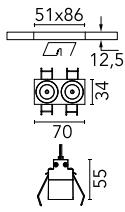

Number of heads	1	Net lumen (lm)	452
Lamp category	LED	Mountings	Ceiling recessed
Power (W)	5.4W	Environment	Indoor dry location
CCT (K)	3000K		
CRI	90		

Optical

Lighting type	Direct
LED type	Power LED
Light distribution	Symmetric
Optical type	Wide flood
Beam angle (°)	46
Beam angle C90-270 (°)	46

Beam Angle:	46°		
	h(m)	E(lx)	D(m)
	1	833	0.84
	2	208	1.69
	3	93	2.53
	4	52	3.38
	5	33	4.22

Luminous flux luminaire
452 lm (EXTREME CUT OFF)

Electrical

Frequency (Hz)	50/60	Emergency	Without
Voltage (V)	220.00	Insulation class	II
Dimmable	Yes		
Driver	Remote included		
Driver type	Dimmable DALI		
	1		

Physical

Color	Black/Gold
Orientation	Fixed
Recessed depth (mm)	150
Weight (kg)	0.25
Length (mm)	70

Note

It requires a pre-installation frame, to be ordered separately.

Light Shadow Fixed No Trim Dali Version 2 Spots Optic Wide Flood