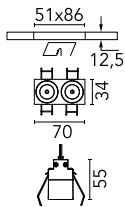

Number of heads	1	Net lumen (lm)	467
Lamp category	LED	Mountings	Ceiling recessed
Power (W)	5.4W	Environment	Indoor dry location
CCT (K)	3000K		
CRI	90		

Optical

Lighting type	Direct
LED type	Power LED
Light distribution	Symmetric
Optical type	Wide flood
Beam angle (°)	44
Beam angle C90-270 (°)	44

Beam Angle: 44°

h(m)	E(lx)	D(m)
1	973	0.80
2	243	1.60
3	108	2.40
4	61	3.19
5	39	3.99

Luminous flux luminaire
467 lm (EXTREME CUT OFF)

Electrical

Frequency (Hz)	50/60	Emergency	Without
Voltage (V)	220.00	Insulation class	II
Dimmable	Yes		
Driver	Remote included		
Driver type	Dimmable DALI		
	1		

Physical

Color	Black/Chrome
Orientation	Fixed
Recessed depth (mm)	150
Weight (kg)	0.25
Length (mm)	70

Note

It requires a pre-installation frame, to be ordered separately.

Light Shadow Fixed No Trim Dali Version 2 Spots Optic Wide Flood