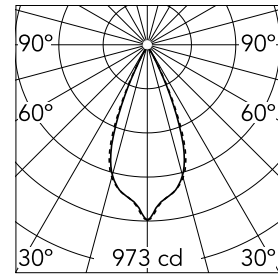

Number of heads	1	Net lumen (lm)	467
Lamp category	LED	Mountings	Ceiling recessed
Power (W)	5.4W	Environment	Indoor dry location
CCT (K)	3000K		
CRI	90		

Optical

Lighting type	Direct
LED type	Power LED
Light distribution	Symmetric
Optical type	Wide flood
Beam angle (°)	44
Beam angle C90-270 (°)	44

Physical

Color	Black/Chrome
Orientation	Fixed
Recessed depth (mm)	150
Weight (kg)	0.25
Length (mm)	70

Note

It requires a pre-installation frame, to be ordered separately.

Light Shadow Fixed No Trim Dali Version 2 Spots Optic Wide Flood