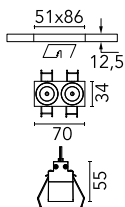

Number of heads	1	Net lumen (lm)	464
Lamp category	LED	Mountings	Ceiling recessed
Power (W)	5.4W	Environment	Indoor dry location
CCT (K)	3000K		
CRI	90		

Optical

Lighting type	Direct
LED type	Power LED
Light distribution	Symmetric
Optical type	Wide flood
Beam angle (°)	46
Beam angle C90-270 (°)	46

Beam Angle: 46°

h(m)	E(lx)	D(m)
1	881	0.84
2	220	1.69
3	98	2.53
4	55	3.38
5	35	4.22

Luminous flux luminaire
464 lm (EXTREME CUT OFF)

Electrical

Frequency (Hz)	50/60	Emergency	Without
Voltage (V)	220.00	Insulation class	II
Dimmable	Yes		
Driver	Remote included		
Driver type	Dimmable DALI		
	1		

Physical

Color	White/Black
Orientation	Fixed
Recessed depth (mm)	150
Weight (kg)	0.25
Length (mm)	70

Note

It requires a pre-installation frame, to be ordered separately.

Light Shadow Fixed No Trim Dali Version 2 Spots Optic Wide Flood