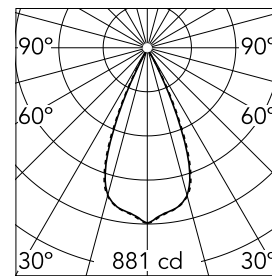

Light Shadow Fixed No Trim Dali Version 2 Spots Optic Wide Flood

■ 03.8355.40ADA - White/Black

Recessed integrated luminaire with 2 LED lighting spots. Remote power supply included (220-240V).

Main specifications

Number of heads	1	Net lumen (lm)	464
Lamp category	LED	Mountings	Ceiling recessed
Power (W)	5.4W	Environment	Indoor dry location
CCT (K)	3000K		
CRI	90		

Optical

Lighting type	Direct
LED type	Power LED
Light distribution	Symmetric
Optical type	Wide flood
Beam angle (°)	46
Beam angle C90-270 (°)	46

Physical

Color	White/Black
Orientation	Fixed
Recessed depth (mm)	150
Weight (kg)	0.25
Length (mm)	70

Note

It requires a pre-installation frame, to be ordered separately.

Light Shadow Fixed No Trim Dali Version 2 Spots Optic Wide Flood