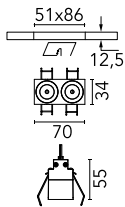

Number of heads	1	Net lumen (lm)	464
Lamp category	LED	Mountings	Ceiling recessed
Power (W)	5.4W	Environment	Indoor dry location
CCT (K)	3000K		
CRI	90		

Optical

Lighting type	Direct
LED type	Power LED
Light distribution	Symmetric
Optical type	Wide flood
Beam angle (°)	46
Beam angle C90-270 (°)	46

Beam Angle:	46°		
	h(m)	E(lx)	D(m)
	1	881	0.84
	2	220	1.69
	3	98	2.53
	4	55	3.38
	5	35	4.22

Luminous flux luminaire
464 lm (EXTREME CUT OFF)

Electrical

Frequency (Hz)	50/60	Emergency	Without
Voltage (V)	220.00	Insulation class	II
Dimmable	Yes		
Driver	Remote included		
Driver type	Dimmable DALI		
	1		

Physical

Color	Black/Black
Orientation	Fixed
Recessed depth (mm)	150
Weight (kg)	0.25
Length (mm)	70

Note

It requires a pre-installation frame, to be ordered separately.

Light Shadow Fixed No Trim Dali Version 2 Spots Optic Wide Flood