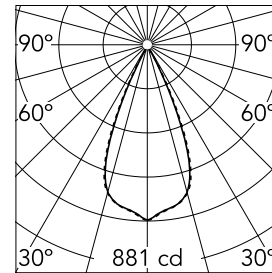

Number of heads	1	Net lumen (lm)	464
Lamp category	LED	Mountings	Ceiling recessed
Power (W)	5.4W	Environment	Indoor dry location
CCT (K)	3000K		
CRI	90		

Optical

Lighting type	Direct
LED type	Power LED
Light distribution	Symmetric
Optical type	Wide flood
Beam angle (°)	46
Beam angle C90-270 (°)	46

Physical

Color	Black/Black
Orientation	Fixed
Recessed depth (mm)	150
Weight (kg)	0.25
Length (mm)	70

Note

It requires a pre-installation frame, to be ordered separately.

Light Shadow Fixed No Trim Dali Version 2 Spots Optic Wide Flood