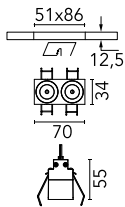

### Main specifications

Number of heads	1	Net lumen (lm)	446
Lamp category	LED	Mountings	Ceiling recessed
Power (W)	5.4W	Environment	Indoor
CCT (K)	2700K		
CRI	90		

### Optical

Lighting type	Direct
LED type	Power LED
Light distribution	Symmetric
Optical type	Wide flood
Beam angle (°)	44
Beam angle C90-270 (°)	44

Beam Angle: 44°

h(m)	E(lx)	D(m)
1	929	0.80
2	232	1.60
3	103	2.40
4	58	3.19
5	37	3.99

### Physical

Color	Black/Chrome
Orientation	Fixed
Recessed depth (mm)	150
Weight (kg)	0.25
Length (mm)	70