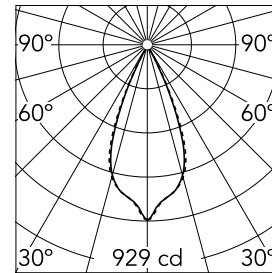

### Optical

Lighting type	Direct
LED type	Power LED
Light distribution	Symmetric
Optical type	Wide flood
Beam angle (°)	44
Beam angle C90-270 (°)	44

Beam Angle: 44°

h(m)	E(lx)	D(m)
1	929	0.80
2	232	1.60
3	103	2.40
4	58	3.19
5	37	3.99

Luminous flux luminaire  
446 lm (EXTREME CUT OFF)

### Physical

Color	Black/Chrome
Orientation	Fixed
Recessed depth (mm)	150
Weight (kg)	0.25
Length (mm)	70