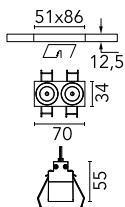

Light Shadow Fixed No Trim Dali Version 2 Spots Optic Wide Flood

■ 03.8351.40ADA - White/Black

Recessed integrated luminaire with 2 LED lighting spots. Remote power supply included (220-240V).

Main specifications

Number of heads	1	Net lumen (lm)	441
Lamp category	LED	Mountings	Ceiling recessed
Power (W)	5.4W	Environment	Indoor
CCT (K)	2700K		
CRI	90		

Optical

Lighting type	Direct
LED type	Power LED
Light distribution	Symmetric
Optical type	Wide flood
Beam angle (°)	45
Beam angle C90-270 (°)	45

Physical

Color	White/Black
Orientation	Fixed
Recessed depth (mm)	150
Weight (kg)	0.25
Length (mm)	70

Note

It requires a pre-installation frame, to be ordered separately.

Light Shadow Fixed No Trim Dali Version 2 Spots Optic Wide Flood