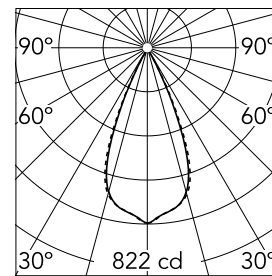

Light Shadow Fixed No Trim Dali Version 2 Spots Optic Wide Flood

■ 03.8351.40ADA - White/Black

Recessed integrated luminaire with 2 LED lighting spots. Remote power supply included (220-240V).

Main specifications

Number of heads	1	Net lumen (lm)	441
Lamp category	LED	Mountings	Ceiling recessed
Power (W)	5.4W	Environment	Indoor
CCT (K)	2700K		
CRI	90		

Optical

Lighting type	Direct
LED type	Power LED
Light distribution	Symmetric
Optical type	Wide flood
Beam angle (°)	45
Beam angle C90-270 (°)	45

Physical

Color	White/Black
Orientation	Fixed
Recessed depth (mm)	150
Weight (kg)	0.25
Length (mm)	70

Note

It requires a pre-installation frame, to be ordered separately.

Light Shadow Fixed No Trim Dali Version 2 Spots Optic Wide Flood