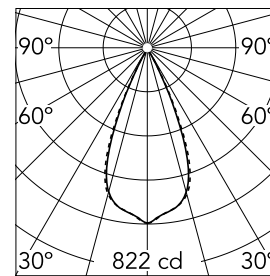

Number of heads	1	Net lumen (lm)	441
Lamp category	LED	Mountings	Ceiling recessed
Power (W)	5.4W	Environment	Indoor dry location
CCT (K)	2700K		
CRI	90		

Optical

Lighting type	Direct
LED type	Power LED
Light distribution	Symmetric
Optical type	Wide flood
Beam angle (°)	45
Beam angle C90-270 (°)	45

Physical

Color	Black/Black
Orientation	Fixed
Recessed depth (mm)	150
Weight (kg)	0.25
Length (mm)	70

Note

It requires a pre-installation frame, to be ordered separately.

Light Shadow Fixed No Trim Dali Version 2 Spots Optic Wide Flood