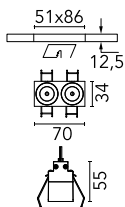

Number of heads	1	Net lumen (lm)	441
Lamp category	LED	Mountings	Ceiling recessed
Power (W)	5.4W	Environment	Indoor dry location
CCT (K)	2700K		
CRI	90		

Optical

Lighting type	Direct
LED type	Power LED
Light distribution	Symmetric
Optical type	Wide flood
Beam angle (°)	45
Beam angle C90-270 (°)	45

Beam Angle:	45°		
	h(m)	E(lx)	D(m)
	1	822	0.83
	2	205	1.67
	3	91	2.50
	4	51	3.34
	5	33	4.17

Luminous flux luminaire
441 lm (EXTREME CUT OFF)

Electrical

Frequency (Hz)	50/60	Emergency	Without
Voltage (V)	220.00	Insulation class	II
Dimmable	Yes		
Driver	Remote included		
Driver type	Dimmable DALI		
	1		

Physical

Color	Black/Black
Orientation	Fixed
Recessed depth (mm)	150
Weight (kg)	0.25
Length (mm)	70

Note

It requires a pre-installation frame, to be ordered separately.

Light Shadow Fixed No Trim Dali Version 2 Spots Optic Wide Flood