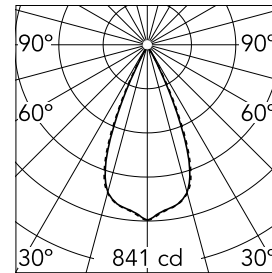

Light Shadow Fixed No Trim Dali Version 2 Spots Optic Wide Flood

■ □ 03.8350.14ADA - Black/White

Recessed integrated luminaire with 2 LED lighting spots. Remote power supply included (220-240V).

Main specifications

Number of heads	1	Net lumen (lm)	443
Lamp category	LED	Mountings	Ceiling recessed
Power (W)	5.4W	Environment	Indoor dry location
CCT (K)	2700K		
CRI	90		

Optical

Lighting type	Direct
LED type	Power LED
Light distribution	Symmetric
Optical type	Wide flood
Beam angle (°)	46
Beam angle C90-270 (°)	46

Physical

Color	Black/White
Orientation	Fixed
Recessed depth (mm)	150
Weight (kg)	0.25
Length (mm)	70

Note

It requires a pre-installation frame, to be ordered separately.

Light Shadow Fixed No Trim Dali Version 2 Spots Optic Wide Flood