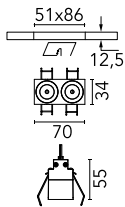

Number of heads	1	Net lumen (lm)	443
Lamp category	LED	Mountings	Ceiling recessed
Power (W)	5.4W	Environment	Indoor dry location
CCT (K)	2700K		
CRI	90		

Optical

Lighting type	Direct
LED type	Power LED
Light distribution	Symmetric
Optical type	Wide flood
Beam angle (°)	46
Beam angle C90-270 (°)	46

Beam Angle:	46°		
	h(m)	E(lx)	D(m)
1	841	0.84	
2	210	1.69	
3	93	2.53	
4	53	3.38	
5	34	4.22	

Luminous flux luminaire
443 lm (EXTREME CUT OFF)

Electrical

Frequency (Hz)	50/60	Emergency	Without
Voltage (V)	220.00	Insulation class	II
Dimmable	Yes		
Driver	Remote included		
Driver type	Dimmable DALI		
	1		

Physical

Color	Black/White
Orientation	Fixed
Recessed depth (mm)	150
Weight (kg)	0.25
Length (mm)	70

Note

It requires a pre-installation frame, to be ordered separately.

Light Shadow Fixed No Trim Dali Version 2 Spots Optic Wide Flood