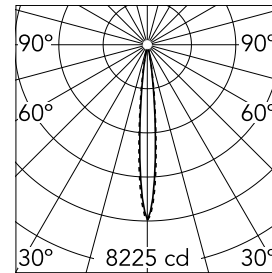

### Optical

Lighting type	Direct
LED type	Power LED
Light distribution	Symmetric
Optical type	Spot
Beam angle (°)	10
Beam angle C90-270 (°)	10

Beam Angle:	10°		
	h(m)	E(lx)	D(m)
1	8225	0.18	
2	2056	0.36	
3	914	0.55	
4	514	0.73	
5	329	0.91	

Luminous flux luminaire  
465 lm (EXTREME CUT OFF)

### Physical

Color	Black/Gold
Orientation	Fixed
Recessed depth (mm)	150
Weight (kg)	0.25
Length (mm)	70