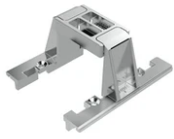

Light Shadow Fixed No Trim Dali Version 2 Spots Optic Spot

03.8859.14ADA - Black/Gold

Recessed integrated luminaire with 2 LED lighting spots. Remote power supply included (220-240V).

Main specifications

Number of heads	1	Net lumen (lm)	465
Lamp category	LED	Mountings	Ceiling recessed
Power (W)	5.4W	Environment	Indoor
CCT (K)	3000K		
CRI	90		

Optical

Lighting type	Direct
LED type	Power LED
Light distribution	Symmetric
Optical type	Spot
Beam angle (°)	10
Beam angle C90-270 (°)	10

Beam Angle:	10°		
	h(m)	E(lx)	D(m)
1	8225	0.18	
2	2056	0.36	
3	914	0.55	
4	514	0.73	
5	329	0.91	

Luminous flux luminaire
465 lm (EXTREME CUT OFF)

Electrical

Frequency (Hz)	50/60	Emergency	Without
Voltage (V)	220.00	Insulation class	II
Dimmable	Yes		
Driver	Remote		
Driver type	Electronic dimmable DALI		

Physical

Color	Black/Gold
Orientation	Fixed
Recessed depth (mm)	150
Weight (kg)	0.25
Length (mm)	70

Note

It requires a pre-installation frame, to be ordered separately.

Light Shadow Fixed No Trim Dali Version 2 Spots Optic Spot

Accessory for mounting of No Trim
continuous line.
08.0052.90

Pre-installation Frame
08.0510.00