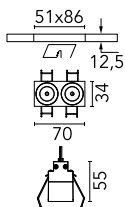

Light Shadow Fixed No Trim Dali Version 2 Spots Optic Spot

03.8859.14ADA - Black/Gold

Recessed integrated luminaire with 2 LED lighting spots. Remote power supply included (220-240V).