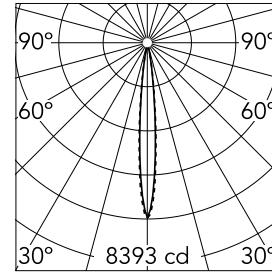

Light Shadow Fixed No Trim Dali Version 2 Spots Optic Spot

03.8858.40ADA - White/Chrome

Recessed integrated luminaire with 2 LED lighting spots. Remote power supply included (220-240V).

Main specifications

Number of heads	1	Net lumen (lm)	477
Lamp category	LED	Mountings	Ceiling recessed
Power (W)	5.4W	Environment	Indoor dry location
CCT (K)	3000K		
CRI	90		

Optical

Lighting type	Direct
LED type	Power LED
Light distribution	Symmetric
Optical type	Spot
Beam angle (°)	10
Beam angle C90-270 (°)	10

Physical

Color	White/Chrome
Orientation	Fixed
Recessed depth (mm)	150
Weight (kg)	0.25
Length (mm)	70

Note

It requires a pre-installation frame, to be ordered separately.

Light Shadow Fixed No Trim Dali Version 2 Spots Optic Spot