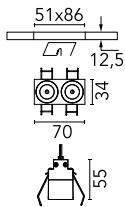

Light Shadow Fixed No Trim Dali Version 2 Spots Optic Spot

03.8858.40ADA - White/Chrome

Recessed integrated luminaire with 2 LED lighting spots. Remote power supply included (220-240V).

Main specifications

Number of heads	1	Net lumen (lm)	477
Lamp category	LED	Mountings	Ceiling recessed
Power (W)	5.4W	Environment	Indoor dry location
CCT (K)	3000K		
CRI	90		

Optical

Lighting type	Direct
LED type	Power LED
Light distribution	Symmetric
Optical type	Spot
Beam angle (°)	10
Beam angle C90-270 (°)	10

Physical

Color	White/Chrome
Orientation	Fixed
Recessed depth (mm)	150
Weight (kg)	0.25
Length (mm)	70

Note

It requires a pre-installation frame, to be ordered separately.

Light Shadow Fixed No Trim Dali Version 2 Spots Optic Spot