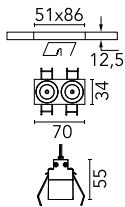

| | | | |
|--------------------|-------------|--------------|-------------|
| Beam Angle: | 10° | | |
| | h(m) | E(lx) | D(m) |
| | 1 | 8680 | 0.17 |
| | 2 | 2170 | 0.35 |
| | 3 | 964 | 0.52 |
| | 4 | 542 | 0.70 |
| | 5 | 347 | 0.87 |

Physical

| | |
|----------------------------|-------------|
| Color | White/White |
| Orientation | Fixed |
| Recessed depth (mm) | 150 |
| Weight (kg) | 0.25 |
| Length (mm) | 70 |

Note

It requires a pre-installation frame, to be ordered separately.