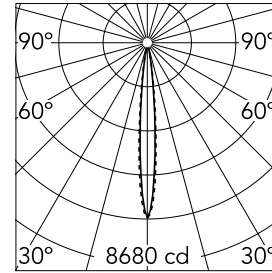

Optical

| | |
|-------------------------------|-----------|
| Lighting type | Direct |
| LED type | Power LED |
| Light distribution | Symmetric |
| Optical type | Spot |
| Beam angle (°) | 10 |
| Beam angle C90-270 (°) | 10 |

| | | | |
|--------------------|-------------|--------------|-------------|
| Beam Angle: | 10° | | |
| | h(m) | E(lx) | D(m) |
| | 1 | 8680 | 0.17 |
| | 2 | 2170 | 0.35 |
| | 3 | 964 | 0.52 |
| | 4 | 542 | 0.70 |
| | 5 | 347 | 0.87 |