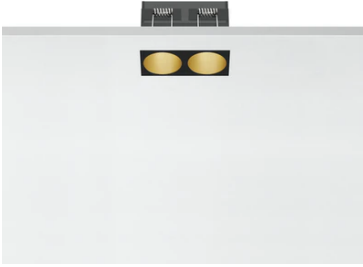

Light Shadow Fixed No Trim Dali Version 2 Spots Optic Spot

03.8855.14ADA - Black/Gold

Recessed integrated luminaire with 2 LED lighting spots. Remote power supply included (220-240V).

Main specifications

Number of heads	1	Net lumen (lm)	444
Lamp category	LED	Mountings	Ceiling recessed
Power (W)	5.4W	Environment	Indoor dry location
CCT (K)	2700K		
CRI	90		

Optical

Lighting type	Direct
LED type	Power LED
Light distribution	Symmetric
Optical type	Spot
Beam angle (°)	10
Beam angle C90-270 (°)	10

Physical

Color	Black/Gold
Orientation	Fixed
Recessed depth (mm)	150
Weight (kg)	0.25
Length (mm)	70

Note

It requires a pre-installation frame, to be ordered separately.

Light Shadow Fixed No Trim Dali Version 2 Spots Optic Spot