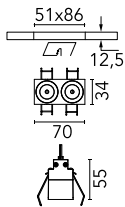

Light Shadow Fixed No Trim Dali Version 2 Spots Optic Spot

03.8855.14ADA - Black/Gold

Recessed integrated luminaire with 2 LED lighting spots. Remote power supply included (220-240V).

Main specifications

Number of heads	1	Net lumen (lm)	444
Lamp category	LED	Mountings	Ceiling recessed
Power (W)	5.4W	Environment	Indoor dry location
CCT (K)	2700K		
CRI	90		

Optical

Lighting type	Direct
LED type	Power LED
Light distribution	Symmetric
Optical type	Spot
Beam angle (°)	10
Beam angle C90-270 (°)	10

Physical

Color	Black/Gold
Orientation	Fixed
Recessed depth (mm)	150
Weight (kg)	0.25
Length (mm)	70

Note

It requires a pre-installation frame, to be ordered separately.

Light Shadow Fixed No Trim Dali Version 2 Spots Optic Spot