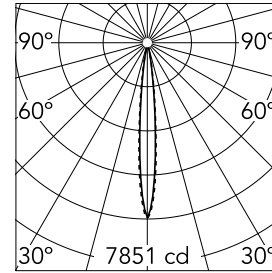

Number of heads	1	Net lumen (lm)	444
Lamp category	LED	Mountings	Ceiling recessed
Power (W)	5.4W	Environment	Indoor dry location
CCT (K)	2700K		
CRI	90		

Optical

Lighting type	Direct
LED type	Power LED
Light distribution	Symmetric
Optical type	Spot
Beam angle (°)	10
Beam angle C90-270 (°)	10

Physical

Color	Black/Gold
Orientation	Fixed
Recessed depth (mm)	150
Weight (kg)	0.25
Length (mm)	70

Note

It requires a pre-installation frame, to be ordered separately.

Light Shadow Fixed No Trim Dali Version 2 Spots Optic Spot