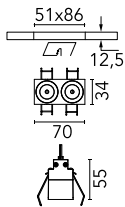

### Main specifications

<b>Number of heads</b>	1	<b>Net lumen (lm)</b>	437
<b>Lamp category</b>	LED	<b>Mountings</b>	Ceiling recessed
<b>Power (W)</b>	5.4W	<b>Environment</b>	Indoor
<b>CCT (K)</b>	2700K		
<b>CRI</b>	90		

### Optical

<b>Lighting type</b>	Direct
<b>LED type</b>	Power LED
<b>Light distribution</b>	Symmetric
<b>Optical type</b>	Spot
<b>Beam angle (°)</b>	10
<b>Beam angle C90-270 (°)</b>	10

<b>Beam Angle:</b>	10°		
<b>h(m)</b>	<b>E(lx)</b>	<b>D(m)</b>	
1	7883	0.18	
2	1971	0.36	
3	876	0.54	
4	493	0.72	
5	315	0.90	

### Physical

<b>Color</b>	White/Black
<b>Orientation</b>	Fixed
<b>Recessed depth (mm)</b>	150
<b>Weight (kg)</b>	0.25
<b>Length (mm)</b>	70