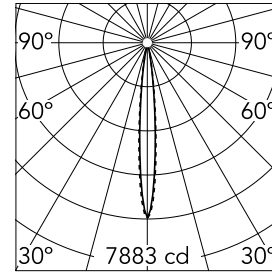

### Main specifications

<b>Number of heads</b>	1	<b>Net lumen (lm)</b>	437
<b>Lamp category</b>	LED	<b>Mountings</b>	Ceiling recessed
<b>Power (W)</b>	5.4W	<b>Environment</b>	Indoor
<b>CCT (K)</b>	2700K		
<b>CRI</b>	90		

### Optical

<b>Lighting type</b>	Direct
<b>LED type</b>	Power LED
<b>Light distribution</b>	Symmetric
<b>Optical type</b>	Spot
<b>Beam angle (°)</b>	10
<b>Beam angle C90-270 (°)</b>	10

<b>Beam Angle:</b>	10°		
<b>h(m)</b>	<b>E(lx)</b>	<b>D(m)</b>	
1	7883	0.18	
2	1971	0.36	
3	876	0.54	
4	493	0.72	
5	315	0.90	

Luminous flux luminaire  
437 lm (EXTREME CUT OFF)

### Physical

<b>Color</b>	White/Black
<b>Orientation</b>	Fixed
<b>Recessed depth (mm)</b>	150
<b>Weight (kg)</b>	0.25
<b>Length (mm)</b>	70