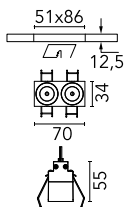

Light Shadow Fixed No Trim Dali Version 2 Spots Optic Medium

03.9213.40ADA - White/Gold

Recessed integrated luminaire with 2 LED lighting spots. Remote power supply included (220-240V).

Main specifications

Number of heads	1	Net lumen (lm)	466
Lamp category	LED	Mountings	Ceiling recessed
Power (W)	5.4W	Environment	Indoor dry location
CCT (K)	3000K		
CRI	90		

Optical

Lighting type	Direct
LED type	Power LED
Light distribution	Symmetric
Optical type	Medium
Beam angle (°)	22
Beam angle C90-270 (°)	22

Beam Angle:	22°		
	h(m)	E(lx)	D(m)
1	3118	0.39	
2	779	0.78	
3	346	1.17	
4	195	1.56	
5	125	1.95	

Luminous flux luminaire
466 lm (EXTREME CUT OFF)

Electrical

Frequency (Hz)	50/60	Emergency	Without
Voltage (V)	220.00	Insulation class	II
Dimmable	Yes		
Driver	Remote included		
Driver type	Dimmable DALI		
	1		

Physical

Color	White/Gold
Orientation	Fixed
Recessed depth (mm)	150
Weight (kg)	0.25
Length (mm)	70

Note

It requires a pre-installation frame, to be ordered separately.