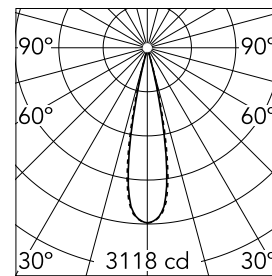

Number of heads	1	Net lumen (lm)	466
Lamp category	LED	Mountings	Ceiling recessed
Power (W)	5.4W	Environment	Indoor dry location
CCT (K)	3000K		
CRI	90		

Optical

Lighting type	Direct
LED type	Power LED
Light distribution	Symmetric
Optical type	Medium
Beam angle (°)	22
Beam angle C90-270 (°)	22

Physical

Color	White/Gold
Orientation	Fixed
Recessed depth (mm)	150
Weight (kg)	0.25
Length (mm)	70

Note

It requires a pre-installation frame, to be ordered separately.

Light Shadow Fixed No Trim Dali Version 2 Spots Optic Medium