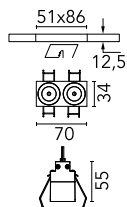

Number of heads	1	Net lumen (lm)	475
Lamp category	LED	Mountings	Ceiling recessed
Power (W)	5.4W	Environment	Indoor dry location
CCT (K)	3000K		
CRI	90		

Optical

Lighting type	Direct
LED type	Power LED
Light distribution	Symmetric
Optical type	Medium
Beam angle (°)	22
Beam angle C90-270 (°)	22

Beam Angle:	22°		
	h(m)	E(lx)	D(m)
1	3196	0.39	
2	799	0.77	
3	355	1.16	
4	200	1.55	
5	128	1.94	

Luminous flux luminaire
475 lm (EXTREME CUT OFF)

Electrical

Frequency (Hz)	50/60	Emergency	Without
Voltage (V)	220.00	Insulation class	II
Dimmable	Yes		
Driver	Remote included		
Driver type	Dimmable DALI		
	1		

Physical

Color	White/Chrome
Orientation	Fixed
Recessed depth (mm)	150
Weight (kg)	0.25
Length (mm)	70

Note

It requires a pre-installation frame, to be ordered separately.

Light Shadow Fixed No Trim Dali Version 2 Spots Optic Medium