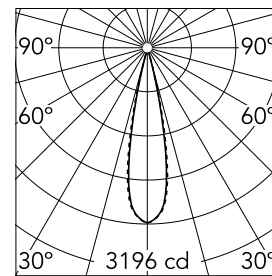

Number of heads	1	Net lumen (lm)	475
Lamp category	LED	Mountings	Ceiling recessed
Power (W)	5.4W	Environment	Indoor dry location
CCT (K)	3000K		
CRI	90		

Optical

Lighting type	Direct
LED type	Power LED
Light distribution	Symmetric
Optical type	Medium
Beam angle (°)	22
Beam angle C90-270 (°)	22

Physical

Color	White/Chrome
Orientation	Fixed
Recessed depth (mm)	150
Weight (kg)	0.25
Length (mm)	70

Note

It requires a pre-installation frame, to be ordered separately.

Light Shadow Fixed No Trim Dali Version 2 Spots Optic Medium