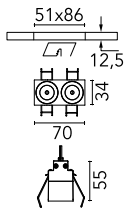

### Optical

<b>Lighting type</b>	Direct
<b>LED type</b>	Power LED
<b>Light distribution</b>	Symmetric
<b>Optical type</b>	Medium
<b>Beam angle (°)</b>	22
<b>Beam angle C90-270 (°)</b>	22

Beam Angle: 22°

h(m) E(lx) D(m)

1 3139 0.39

2 785 0.78

3 349 1.17

4 196 1.56

5 126 1.95

Luminous flux luminaire  
470 lm (EXTREME CUT OFF)

### Physical

<b>Color</b>	White/White
<b>Orientation</b>	Fixed
<b>Recessed depth (mm)</b>	150
<b>Weight (kg)</b>	0.25
<b>Length (mm)</b>	70