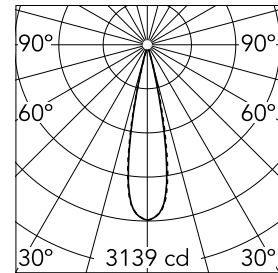

### Optical

<b>Lighting type</b>	Direct
<b>LED type</b>	Power LED
<b>Light distribution</b>	Symmetric
<b>Optical type</b>	Medium
<b>Beam angle (°)</b>	22
<b>Beam angle C90-270 (°)</b>	22

Beam Angle: 22°

h(m) E(lx) D(m)

1 3139 0.39

2 785 0.78

3 349 1.17

4 196 1.56

5 126 1.95

Luminous flux luminaire  
470 lm (EXTREME CUT OFF)

### Physical

<b>Color</b>	White/White
<b>Orientation</b>	Fixed
<b>Recessed depth (mm)</b>	150
<b>Weight (kg)</b>	0.25
<b>Length (mm)</b>	70