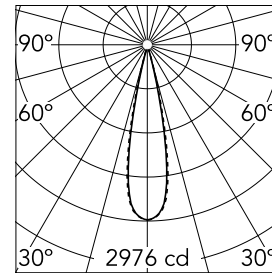

### Optical

<b>Lighting type</b>	Direct
<b>LED type</b>	Power LED
<b>Light distribution</b>	Symmetric
<b>Optical type</b>	Medium
<b>Beam angle (°)</b>	22
<b>Beam angle C90-270 (°)</b>	22

Beam Angle:	22°
	h(m) E(lx) D(m)
	1 2976 0.39
	2 744 0.78
	3 331 1.17
	4 186 1.56
	5 119 1.95

Luminous flux luminaire  
445 lm (EXTREME CUT OFF)

### Physical

<b>Color</b>	White/Gold
<b>Orientation</b>	Fixed
<b>Recessed depth (mm)</b>	150
<b>Weight (kg)</b>	0.25
<b>Length (mm)</b>	70