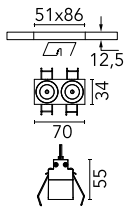

Light Shadow Fixed No Trim Dali Version 2 Spots Optic Medium

03.9203.40ADA - White/Gold

Recessed integrated luminaire with 2 LED lighting spots. Remote power supply included (220-240V).

Main specifications

Number of heads	1	Net lumen (lm)	445
Lamp category	LED	Mountings	Ceiling recessed
Power (W)	5.4W	Environment	Indoor dry location
CCT (K)	2700K		
CRI	90		

Optical

Lighting type	Direct
LED type	Power LED
Light distribution	Symmetric
Optical type	Medium
Beam angle (°)	22
Beam angle C90-270 (°)	22

Beam Angle:	22°
	h(m) E(lx) D(m)
	1 2976 0.39
	2 744 0.78
	3 331 1.17
	4 186 1.56
	5 119 1.95

Luminous flux luminaire
445 lm (EXTREME CUT OFF)

Electrical

Frequency (Hz)	50/60	Emergency	Without
Voltage (V)	220.00	Insulation class	II
Dimmable	Yes		
Driver	Remote included		
Driver type	Dimmable DALI		
	1		

Physical

Color	White/Gold
Orientation	Fixed
Recessed depth (mm)	150
Weight (kg)	0.25
Length (mm)	70

Note

It requires a pre-installation frame, to be ordered separately.