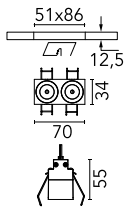

Light Shadow Fixed No Trim Dali Version 2 Spots Optic Medium

03.9202.14ADA - Black/Chrome

Recessed integrated luminaire with 2 LED lighting spots. Remote power supply included (220-240V).

Main specifications

Number of heads	1	Net lumen (lm)	453
Lamp category	LED	Mountings	Ceiling recessed
Power (W)	5.4W	Environment	Indoor dry location
CCT (K)	2700K		
CRI	90		

Optical

Lighting type	Direct
LED type	Power LED
Light distribution	Symmetric
Optical type	Medium
Beam angle (°)	22
Beam angle C90-270 (°)	22

Beam Angle:	22°		
	h(m)	E(lx)	D(m)
	1	3050	0.39
	2	763	0.77
	3	339	1.16
	4	191	1.55
	5	122	1.94

Luminous flux luminaire
453 lm (EXTREME CUT OFF)

Electrical

Frequency (Hz)	50/60	Emergency	Without
Voltage (V)	220.00	Insulation class	II
Dimmable	Yes		
Driver	Remote included		
Driver type	Dimmable DALI		
	1		

Physical

Color	Black/Chrome
Orientation	Fixed
Recessed depth (mm)	150
Weight (kg)	0.25
Length (mm)	70

Note

It requires a pre-installation frame, to be ordered separately.