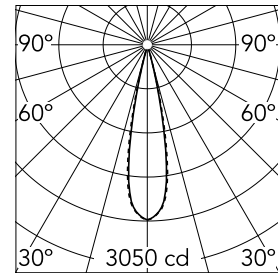

### Main specifications

<b>Number of heads</b>	1	<b>Net lumen (lm)</b>	453
<b>Lamp category</b>	LED	<b>Mountings</b>	Ceiling recessed
<b>Power (W)</b>	5.4W	<b>Environment</b>	Indoor dry location
<b>CCT (K)</b>	2700K		
<b>CRI</b>	90		

### Optical

<b>Lighting type</b>	Direct
<b>LED type</b>	Power LED
<b>Light distribution</b>	Symmetric
<b>Optical type</b>	Medium
<b>Beam angle (°)</b>	22
<b>Beam angle C90-270 (°)</b>	22

<b>Beam Angle:</b>	22°		
	<b>h(m)</b>	<b>E(lx)</b>	<b>D(m)</b>
	1	3050	0.39
	2	763	0.77
	3	339	1.16
	4	191	1.55
	5	122	1.94

Luminous flux luminaire  
453 lm (EXTREME CUT OFF)

### Physical

<b>Color</b>	Black/Chrome
<b>Orientation</b>	Fixed
<b>Recessed depth (mm)</b>	150
<b>Weight (kg)</b>	0.25
<b>Length (mm)</b>	70