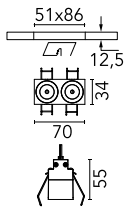

Number of heads	1	Net lumen (lm)	448
Lamp category	LED	Mountings	Ceiling recessed
Power (W)	5.4W	Environment	Indoor dry location
CCT (K)	2700K		
CRI	90		

Optical

Lighting type	Direct
LED type	Power LED
Light distribution	Symmetric
Optical type	Medium
Beam angle (°)	22
Beam angle C90-270 (°)	22

Beam Angle:	22°		
	h(m)	E(lx)	D(m)
1	3066	0.39	
2	767	0.78	
3	341	1.17	
4	192	1.56	
5	123	1.95	

Luminous flux luminaire
448 lm (EXTREME CUT OFF)

Electrical

Frequency (Hz)	50/60	Emergency	Without
Voltage (V)	220.00	Insulation class	II
Dimmable	Yes		
Driver	Remote included		
Driver type	Dimmable DALI		
	1		

Physical

Color	White/Black
Orientation	Fixed
Recessed depth (mm)	150
Weight (kg)	0.25
Length (mm)	70

Note

It requires a pre-installation frame, to be ordered separately.

Light Shadow Fixed No Trim Dali Version 2 Spots Optic Medium