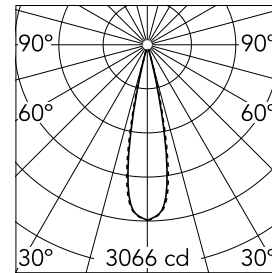

Number of heads	1	Net lumen (lm)	448
Lamp category	LED	Mountings	Ceiling recessed
Power (W)	5.4W	Environment	Indoor dry location
CCT (K)	2700K		
CRI	90		

Optical

Lighting type	Direct
LED type	Power LED
Light distribution	Symmetric
Optical type	Medium
Beam angle (°)	22
Beam angle C90-270 (°)	22

Physical

Color	White/Black
Orientation	Fixed
Recessed depth (mm)	150
Weight (kg)	0.25
Length (mm)	70

Note

It requires a pre-installation frame, to be ordered separately.

Light Shadow Fixed No Trim Dali Version 2 Spots Optic Medium