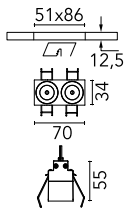

Light Shadow Fixed No Trim Dali Version 2 Spots Optic Medium

■ ■ 03.9201.14ADA - Black/Black

Recessed integrated luminaire with 2 LED lighting spots. Remote power supply included (220-240V).

Main specifications

Number of heads	1	Net lumen (lm)	448
Lamp category	LED	Mountings	Ceiling recessed
Power (W)	5.4W	Environment	Indoor
CCT (K)	2700K		
CRI	90		

Optical

Lighting type	Direct
LED type	Power LED
Light distribution	Symmetric
Optical type	Medium
Beam angle (°)	22
Beam angle C90-270 (°)	22

Physical

Color	Black/Black
Orientation	Fixed
Recessed depth (mm)	150
Weight (kg)	0.25
Length (mm)	70

Certification / Marking

Note

It requires a pre-installation frame, to be ordered separately.

Light Shadow Fixed No Trim Dali Version 2 Spots Optic Medium