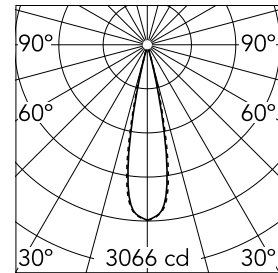

Number of heads	1	Net lumen (lm)	448
Lamp category	LED	Mountings	Ceiling recessed
Power (W)	5.4W	Environment	Indoor
CCT (K)	2700K		
CRI	90		

Optical

Lighting type	Direct
LED type	Power LED
Light distribution	Symmetric
Optical type	Medium
Beam angle (°)	22
Beam angle C90-270 (°)	22

Physical

Color	Black/Black
Orientation	Fixed
Recessed depth (mm)	150
Weight (kg)	0.25
Length (mm)	70

Certification / Marking

Note

It requires a pre-installation frame, to be ordered separately.

Light Shadow Fixed No Trim Dali Version 2 Spots Optic Medium