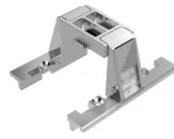

Light Shadow Fixed No Trim Dali Version 2 Spots Optic Medium

■ ■ 03.9201.14ADA - Black/Black

Recessed integrated luminaire with 2 LED lighting spots. Remote power supply included (220-240V).

Main specifications

Physical

Color	Black/Black
Orientation	Fixed
Recessed depth (mm)	150
Weight (kg)	0.25
Length (mm)	70

Certification / Marking

Note

It requires a pre-installation frame, to be ordered separately.

Light Shadow Fixed No Trim Dali Version 2 Spots Optic Medium

Pre-installation Frame
08.0510.00

Accessory for mounting of No Trim
continuous line.
08.0052.90