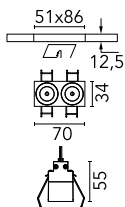

Light Shadow Fixed No Trim Dali Version 2 Spots Optic Flood

03.9218.40ADA - White/Gold

Recessed integrated luminaire with 2 LED lighting spots. Remote power supply included (220-240V).

Main specifications

Number of heads	1	Net lumen (lm)	462
Lamp category	LED	Mountings	Ceiling recessed
Power (W)	5.4W	Environment	Indoor
CCT (K)	3000K		
CRI	90		

Optical

Lighting type	Direct
LED type	Power LED
Light distribution	Symmetric
Optical type	Flood
Beam angle (°)	33
Beam angle C90-270 (°)	33

Physical

Color	White/Gold
Orientation	Fixed
Recessed depth (mm)	150
Weight (kg)	0.25
Length (mm)	70

Note

It requires a pre-installation frame, to be ordered separately.

Light Shadow Fixed No Trim Dali Version 2 Spots Optic Flood