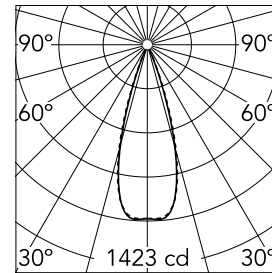

Light Shadow Fixed No Trim Dali Version 2 Spots Optic Flood

03.9218.40ADA - White/Gold

Recessed integrated luminaire with 2 LED lighting spots. Remote power supply included (220-240V).

Main specifications

Number of heads	1	Net lumen (lm)	462
Lamp category	LED	Mountings	Ceiling recessed
Power (W)	5.4W	Environment	Indoor
CCT (K)	3000K		
CRI	90		

Optical

Lighting type	Direct
LED type	Power LED
Light distribution	Symmetric
Optical type	Flood
Beam angle (°)	33
Beam angle C90-270 (°)	33

Physical

Color	White/Gold
Orientation	Fixed
Recessed depth (mm)	150
Weight (kg)	0.25
Length (mm)	70

Note

It requires a pre-installation frame, to be ordered separately.

Light Shadow Fixed No Trim Dali Version 2 Spots Optic Flood