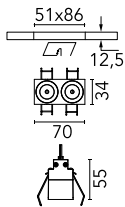

### Main specifications

<b>Number of heads</b>	1	<b>Net lumen (lm)</b>	475
<b>Lamp category</b>	LED	<b>Mountings</b>	Ceiling recessed
<b>Power (W)</b>	5.4W	<b>Environment</b>	Indoor
<b>CCT (K)</b>	3000K		
<b>CRI</b>	90		

### Physical

<b>Color</b>	White/Chrome
<b>Orientation</b>	Fixed
<b>Recessed depth (mm)</b>	150
<b>Weight (kg)</b>	0.25
<b>Length (mm)</b>	70