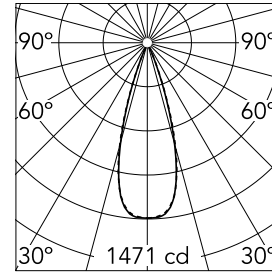

### Main specifications

<b>Number of heads</b>	1	<b>Net lumen (lm)</b>	475
<b>Lamp category</b>	LED	<b>Mountings</b>	Ceiling recessed
<b>Power (W)</b>	5.4W	<b>Environment</b>	Indoor
<b>CCT (K)</b>	3000K		
<b>CRI</b>	90		

### Optical

<b>Lighting type</b>	Direct
<b>LED type</b>	Power LED
<b>Light distribution</b>	Symmetric
<b>Optical type</b>	Flood
<b>Beam angle (°)</b>	33
<b>Beam angle C90-270 (°)</b>	33

Beam Angle: 33°

h(m)	E(lx)	D(m)
1	1471	0.60
2	368	1.19
3	163	1.79
4	92	2.38
5	59	2.98

Luminous flux luminaire  
475 lm (EXTREME CUT OFF)

### Physical

<b>Color</b>	White/Chrome
<b>Orientation</b>	Fixed
<b>Recessed depth (mm)</b>	150
<b>Weight (kg)</b>	0.25
<b>Length (mm)</b>	70