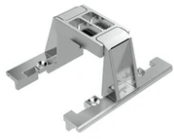

Light Shadow Fixed No Trim Dali Version 2 Spots Optic Flood

03.9217.40ADA - White/Chrome

Recessed integrated luminaire with 2 LED lighting spots. Remote power supply included (220-240V).

Main specifications

Number of heads	1	Net lumen (lm)	475
Lamp category	LED	Mountings	Ceiling recessed
Power (W)	5.4W	Environment	Indoor
CCT (K)	3000K		
CRI	90		

Optical

Lighting type	Direct
LED type	Power LED
Light distribution	Symmetric
Optical type	Flood
Beam angle (°)	33
Beam angle C90-270 (°)	33

Beam Angle: 33°

h(m)	E(lx)	D(m)
1	1471	0.60
2	368	1.19
3	163	1.79
4	92	2.38
5	59	2.98

Luminous flux luminaire
475 lm (EXTREME CUT OFF)

Electrical

Frequency (Hz)	50/60	Emergency	Without
Voltage (V)	220.00	Insulation class	II
Dimmable	Yes		
Driver	Remote		
Driver type	Electronic dimmable DALI		

Physical

Color	White/Chrome
Orientation	Fixed
Recessed depth (mm)	150
Weight (kg)	0.25
Length (mm)	70

Note

It requires a pre-installation frame, to be ordered separately.

Light Shadow Fixed No Trim Dali Version 2 Spots Optic Flood

Accessory for mounting of No Trim
continuous line.
08.0052.90

Pre-installation Frame
08.0510.00