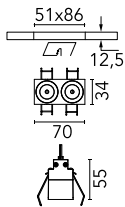

Light Shadow Fixed No Trim Dali Version 2 Spots Optic Flood

03.9217.14ADA - Black/Chrome

Recessed integrated luminaire with 2 LED lighting spots. Remote power supply included (220-240V).

Main specifications

Number of heads	1	Net lumen (lm)	475
Lamp category	LED	Mountings	Ceiling recessed
Power (W)	5.4W	Environment	Indoor
CCT (K)	3000K		
CRI	90		

Optical

Lighting type	Direct
LED type	Power LED
Light distribution	Symmetric
Optical type	Flood
Beam angle (°)	33
Beam angle C90-270 (°)	33

Physical

Color	Black/Chrome
Orientation	Fixed
Recessed depth (mm)	150
Weight (kg)	0.25
Length (mm)	70

Note

It requires a pre-installation frame, to be ordered separately.

Light Shadow Fixed No Trim Dali Version 2 Spots Optic Flood