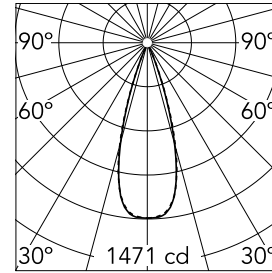

Number of heads	1	Net lumen (lm)	475
Lamp category	LED	Mountings	Ceiling recessed
Power (W)	5.4W	Environment	Indoor
CCT (K)	3000K		
CRI	90		

Optical

Lighting type	Direct
LED type	Power LED
Light distribution	Symmetric
Optical type	Flood
Beam angle (°)	33
Beam angle C90-270 (°)	33

Physical

Color	Black/Chrome
Orientation	Fixed
Recessed depth (mm)	150
Weight (kg)	0.25
Length (mm)	70

Note

It requires a pre-installation frame, to be ordered separately.

Light Shadow Fixed No Trim Dali Version 2 Spots Optic Flood