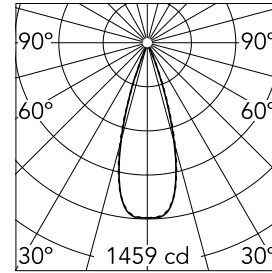

Light Shadow Fixed No Trim Dali Version 2 Spots Optic Flood

03.9215.40ADA - White/White

Recessed integrated luminaire with 2 LED lighting spots. Remote power supply included (220-240V).

Main specifications

Number of heads	1	Net lumen (lm)	468
Lamp category	LED	Mountings	Ceiling recessed
Power (W)	5.4W	Environment	Indoor
CCT (K)	3000K		
CRI	90		

Optical

Lighting type	Direct
LED type	Power LED
Light distribution	Symmetric
Optical type	Flood
Beam angle (°)	33
Beam angle C90-270 (°)	33

Physical

Color	White/White
Orientation	Fixed
Recessed depth (mm)	150
Weight (kg)	0.25
Length (mm)	70

Note

It requires a pre-installation frame, to be ordered separately.

Light Shadow Fixed No Trim Dali Version 2 Spots Optic Flood