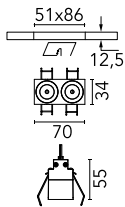

Number of heads	1	Net lumen (lm)	468
Lamp category	LED	Mountings	Ceiling recessed
Power (W)	5.4W	Environment	Indoor
CCT (K)	3000K		
CRI	90		

Optical

Lighting type	Direct
LED type	Power LED
Light distribution	Symmetric
Optical type	Flood
Beam angle (°)	33
Beam angle C90-270 (°)	33

Beam Angle:	33°		
	h(m)	E(lx)	D(m)
	1	1459	0.59
	2	365	1.18
	3	162	1.78
	4	91	2.37
	5	58	2.96

Luminous flux luminaire
468 lm (EXTREME CUT OFF)

Electrical

Frequency (Hz)	50/60	Emergency	Without
Voltage (V)	220.00	Insulation class	II
Dimmable	Yes		
Driver	Remote		
Driver type	Electronic dimmable DALI		

Physical

Color	White/White
Orientation	Fixed
Recessed depth (mm)	150
Weight (kg)	0.25
Length (mm)	70

Note

It requires a pre-installation frame, to be ordered separately.

Light Shadow Fixed No Trim Dali Version 2 Spots Optic Flood